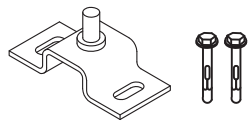

FIXED GAP INSTALLATION

FLOOR MOUNTED – For use when fitting to posts

RMG001PG

RMG002PG

RMG003PG

1x Wall Mounted Hinge (Top)

1x Floor Mounted Hinge (Bottom)

Lock Keep

Handle Set