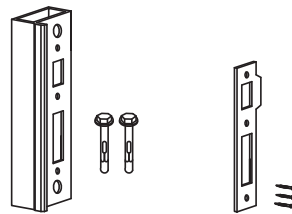

FIXED GAP INSTALLATION

FLOOR MOUNTED – For use when fitting to posts

RMG001PG

RMG002PG

RMG003PG

1x Wall Mounted Hinge (Top)

1x Floor Mounted Hinge (Bottom)

Lock Keep

Handle Set