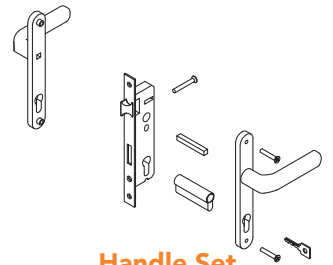

FIXED GAP INSTALLATION

FLOOR MOUNTED – For use when fitting to posts

RMG001PG

RMG002PG

RMG003PG

1x Wall Mounted Hinge (Top)

1x Floor Mounted Hinge (Bottom)

Lock Keep

Handle Set