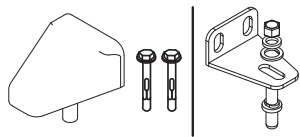

FIXED GAP INSTALLATION

FLOOR MOUNTED – For use when fitting to posts

RMG001PG

RMG002PG

RMG003PG

1x Wall Mounted Hinge (Top)

1x Floor Mounted Hinge (Bottom)

Lock Keep

Handle Set