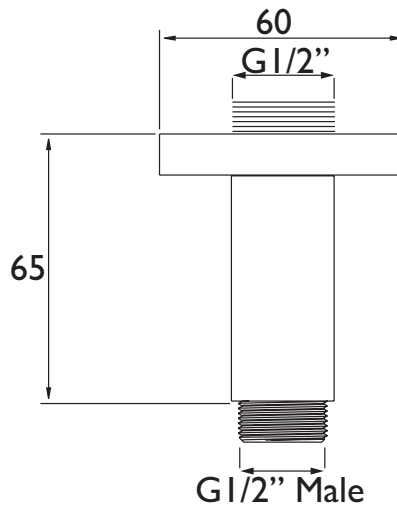

## Accessories Ceiling Fed Shower Arm Round Chrome

Main Construction Material:	Brass
Connection Inlet:	G 1/2"
Connection Outlet:	G 1/2" (Male)
Contemporary or Traditional:	Contemporary
Finish Colour:	Chrome
Isolation Included:	No
Arm Length: (mm)	65
Working Pressure Range (bar):	Min. 0.2, Max. 5.0
Maximum Static Pressure: (bar)	10

### Features:

- Metal Backnut
- Chrome plated BS EN 248

### Dimensions (measurements in mm)

For more Shower Accessories,  
please visit our website:

**TECHNICAL  
DATA  
SHEET**

**BRISTAN**  
TAPS & SHOWERS

D2