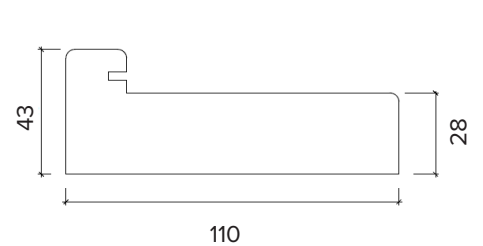

01625 43 07 02
MONDAY - FRIDAY

SALES@JCIGLOBAL.CO.UK
EMAIL CUSTOMER SERVICES

SLIMLINE INTERNAL 1LITE ROOM DIVIDER

3.0M (APPROX 10FT)

4 DOOR, INTERNAL BI-FOLD DOOR SET, WITH BOTTOM TRACK

FRAME HEAD

FRAME CILL

FRAME JAMBS L/R

BRICKWORK OPENING
WEIGHT APPROXIMATELY

3000MM x 2084MM (WxH)
128KG

JCI GLOBAL LTD . UNIT A . QUEENS COURT . QUEENS AVENUE . MACCLESFIELD . CHESHIRE . SK10 2BN