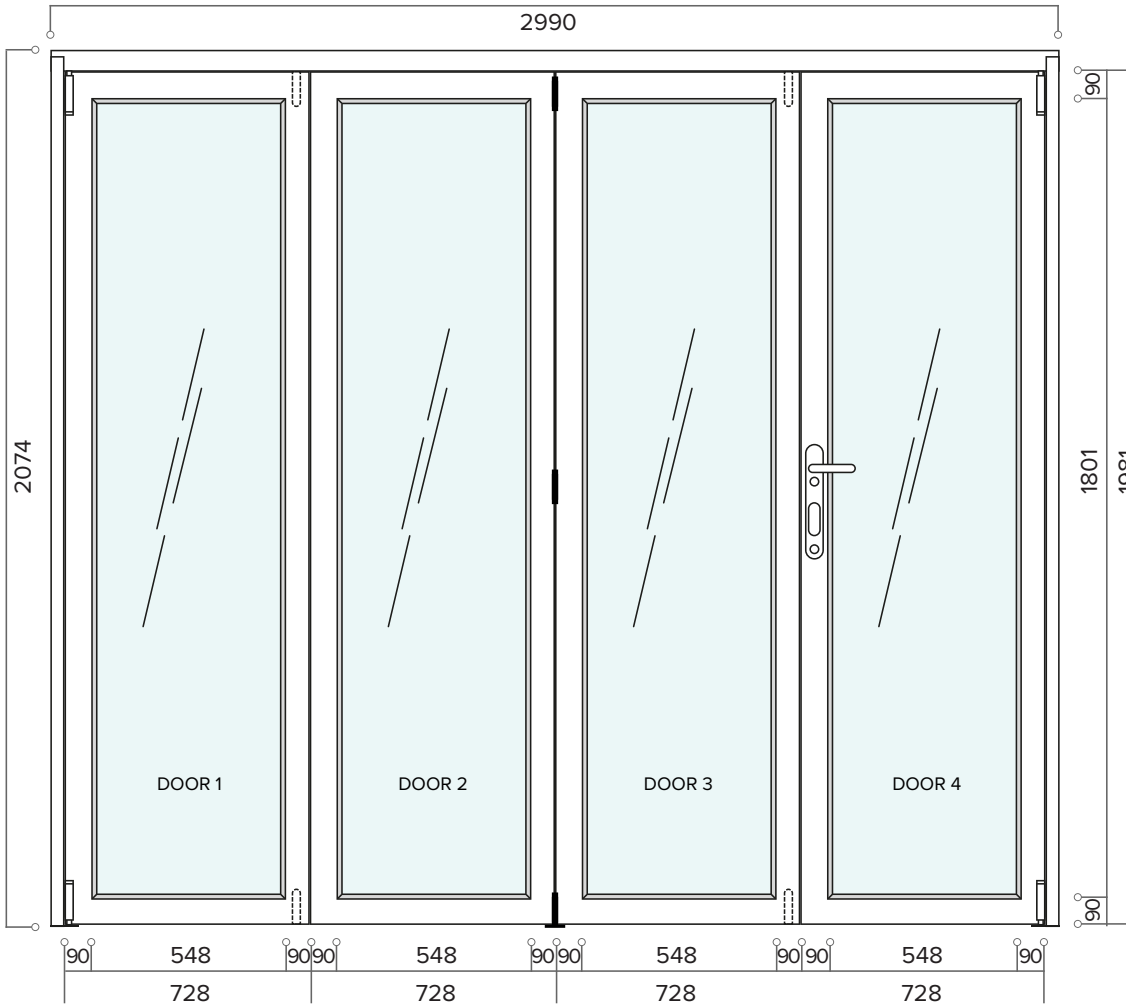

01625 43 07 02
MONDAY - FRIDAY

SALES@JCIGLOBAL.CO.UK
EMAIL CUSTOMER SERVICES

SLIMLINE INTERNAL 1LITE ROOM DIVIDER

3.0M (APPROX 10FT)

4 DOOR, INTERNAL BI-FOLD DOOR SET, WITH BOTTOM TRACK

FRAME HEAD

FRAME CILL

FRAME JAMBS L/R

BRICKWORK OPENING
WEIGHT APPROXIMATELY

3000MM x 2084MM (WxH)
128KG

JCI GLOBAL LTD . UNIT A . QUEENS COURT . QUEENS AVENUE . MACCLESFIELD . CHESHIRE . SK10 2BN