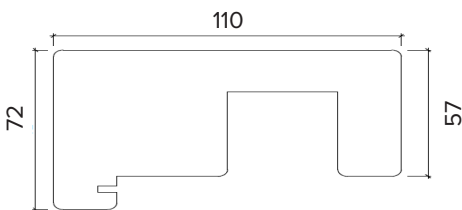

01625 43 07 02
MONDAY - FRIDAY

SALES@JCIGLOBAL.CO.UK
EMAIL CUSTOMER SERVICES

SLIMLINE INTERNAL 1LITE ROOM DIVIDER

3.0M (APPROX 10FT)

4 DOOR, INTERNAL BI-FOLD DOOR SET, WITH BOTTOM TRACK

FRAME HEAD

FRAME CILL

FRAME JAMBS L/R

BRICKWORK OPENING
WEIGHT APPROXIMATELY

3000MM x 2084MM (WxH)
128KG

JCI GLOBAL LTD . UNIT A . QUEENS COURT . QUEENS AVENUE . MACCLESFIELD . CHESHIRE . SK10 2BN