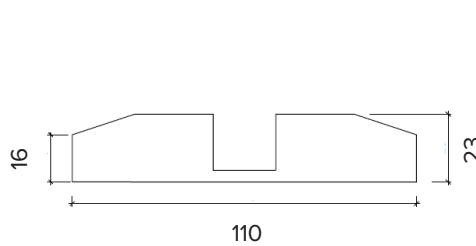

01625 43 07 02
MONDAY - FRIDAY

SALES@JCIGLOBAL.CO.UK
EMAIL CUSTOMER SERVICES

SLIMLINE INTERNAL 1LITE ROOM DIVIDER

3.0M (APPROX 10FT)

4 DOOR, INTERNAL BI-FOLD DOOR SET, WITH BOTTOM TRACK

FRAME HEAD

FRAME CILL

FRAME JAMBS L/R

BRICKWORK OPENING
WEIGHT APPROXIMATELY

3000MM x 2084MM (WxH)
128KG

JCI GLOBAL LTD . UNIT A . QUEENS COURT . QUEENS AVENUE . MACCLESFIELD . CHESHIRE . SK10 2BN