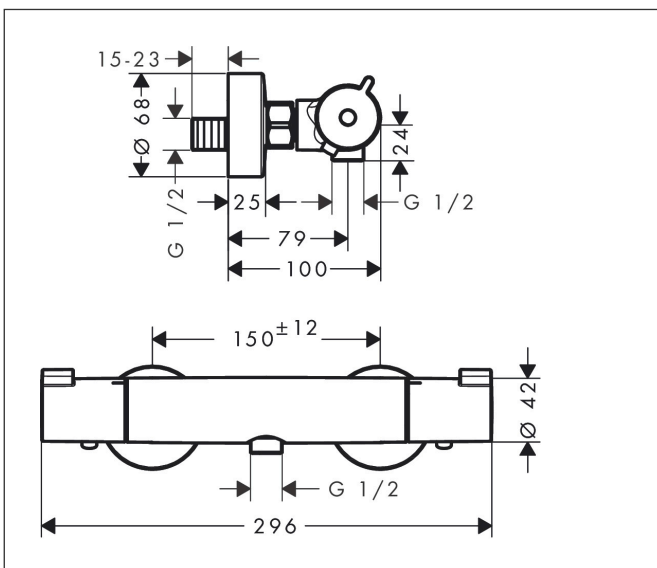

Brand	hansgrohe
Art. Name	Ecostat Shower thermostat 1001 CL for exposed installation
Art. Nr.	13211000
Finish	Chrome
Pos.	1

Product picture

Features

- 1 function
- EcoStop button limits the water consumption to 10 l/min
- thermostat cartridge, ceramic valve 180°
- maximum flow rate at 3 bar: 16 l/min
- min. operating pressure: 1 bar
- max. operating pressure: 10 bar
- Safety stop at 40 °C
- temperature limitation adjustable
- the thermostat offers the possibility for thermal disinfection
- non-return valve
- with silencer
- material handles: metal
- centre distance: 150 ± 12 mm
- connection dimension: DN15
- connection type: s-shaped connections, G 1/2
- dirt filter included

Drawing

Technology