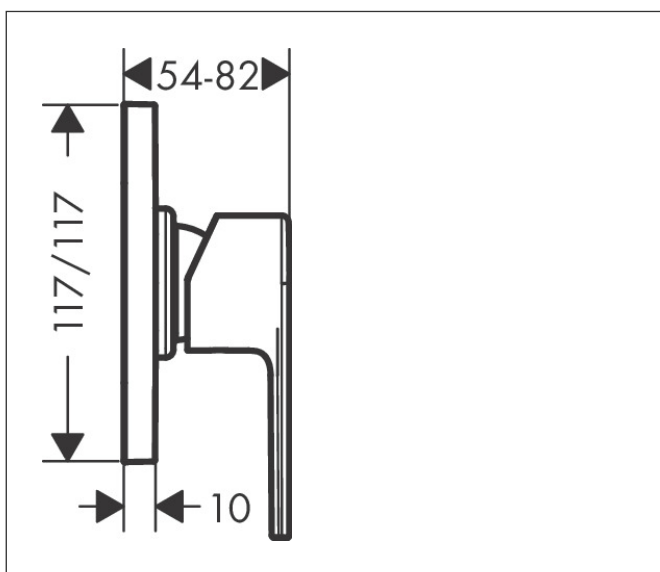

Drawing

Codes / Standards

- PA-IX 9628/IIC