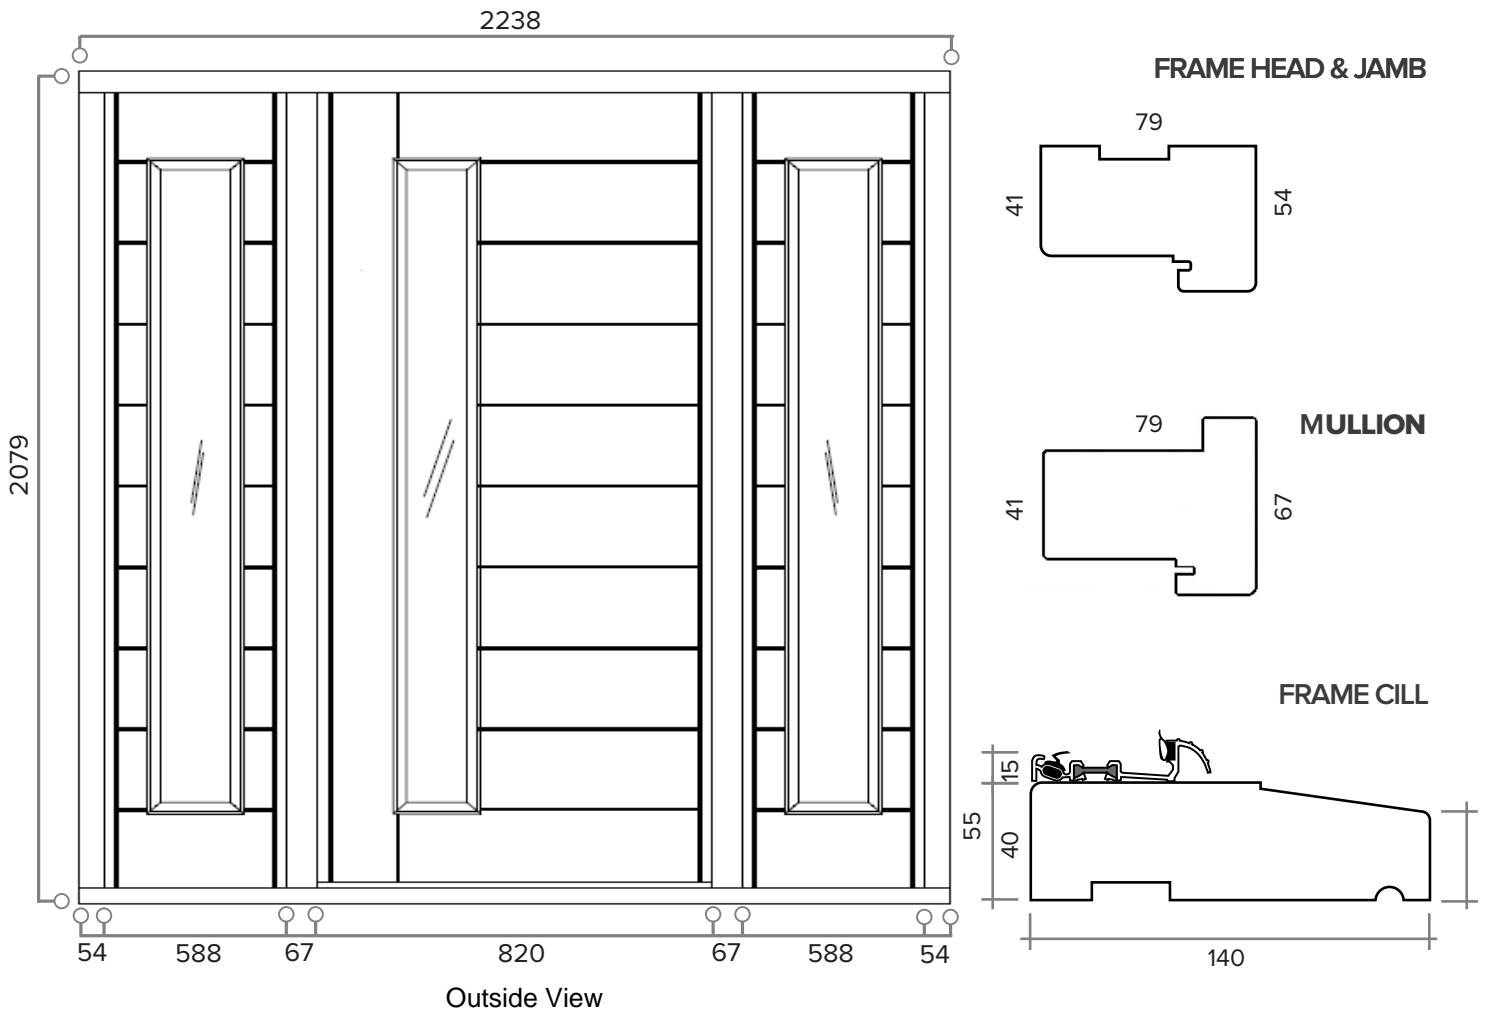

## ULTIMATE EXTERNAL DOOR DOUBLE 457MM SIDE LIGHTS

HARDWOOD EXTERNAL DOOR AND SIDE LIGHTS  
( ALSO AVAILABLE IN OAK )

DOOR DIMENSIONS	OUTER FRAME DIMENSIONS	RECOMMENDED BRICKWORK OPENING
838MM X 1981MM	1932MM X 2079MM	1942MM X 2089MM
<b>OPENING DIRECTION</b>		INWARDS ONLY
<b>WEIGHT APPROXIMATELY</b>		126KG
<b>DOOR THICKNESS</b>		44MM

## ULTIMATE EXTERNAL DOOR DOUBLE 610MM SIDE LIGHTS

HARDWOOD EXTERNAL DOOR AND SIDE LIGHTS  
( ALSO AVAILABLE IN OAK )

DOOR DIMENSIONS	OUTER FRAME DIMENSIONS	RECOMMENDED BRICKWORK OPENING
838MM X 1981MM	2238MM X 2079MM	2248MM X 2089MM
OPENING DIRECTION		INWARDS ONLY
WEIGHT APPROXIMATELY		132KG
DOOR THICKNESS		44MM