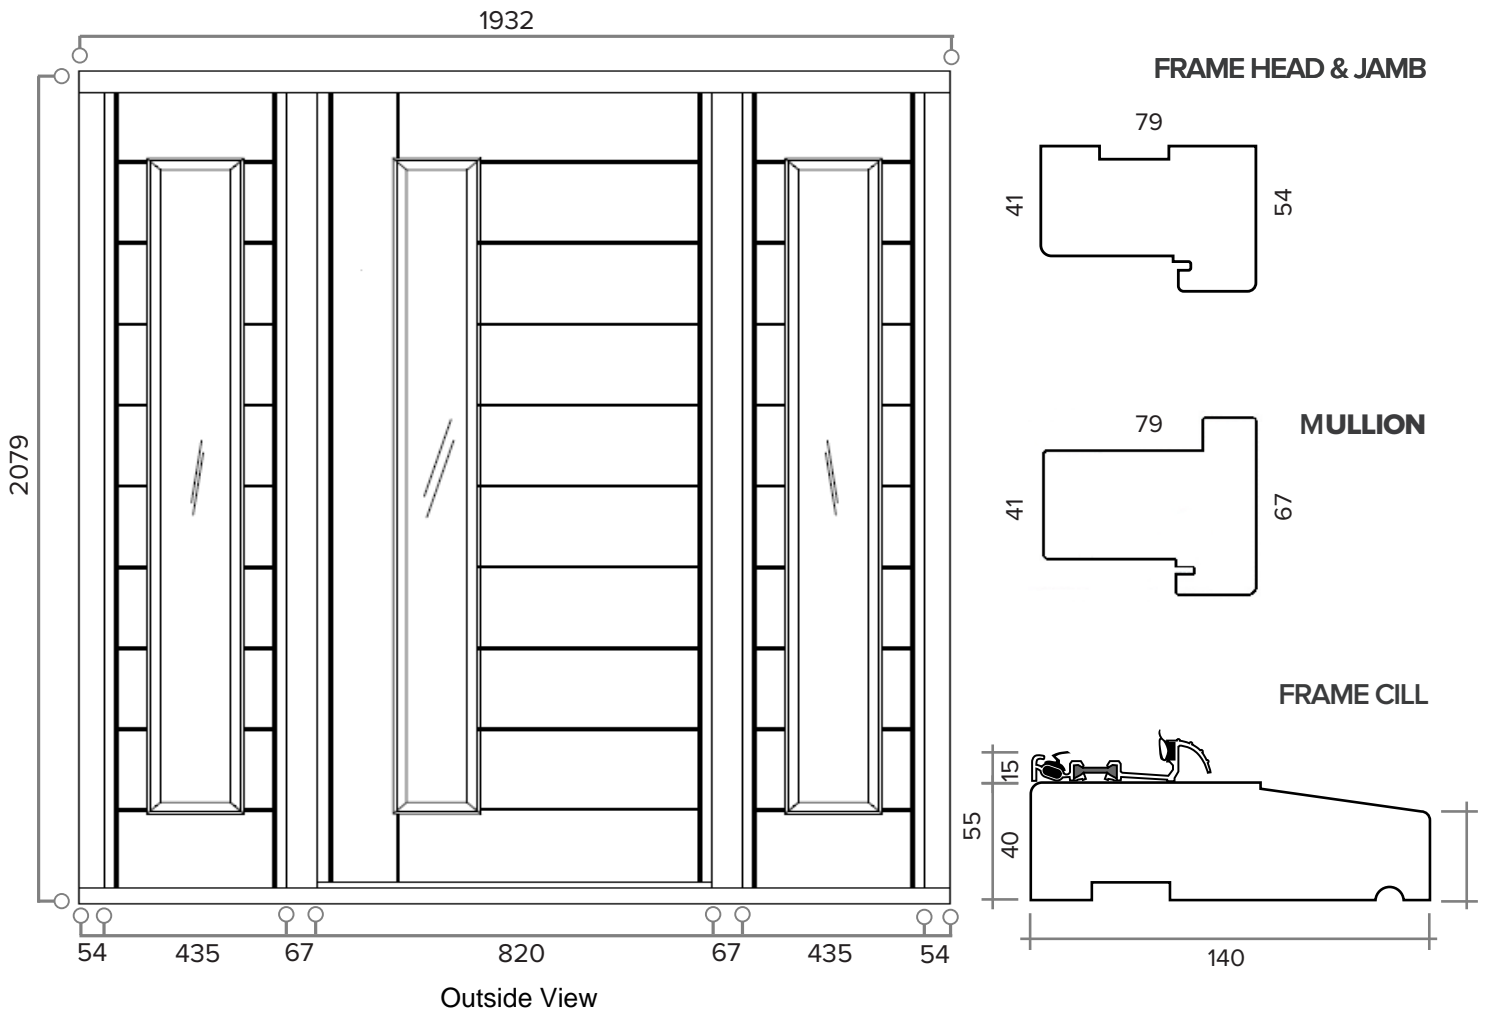

## ULTIMATE EXTERNAL DOOR DOUBLE 457MM SIDE LIGHTS

HARDWOOD EXTERNAL DOOR AND SIDE LIGHTS  
( ALSO AVAILABLE IN OAK )

DOOR DIMENSIONS	OUTER FRAME DIMENSIONS	RECOMMENDED BRICKWORK OPENING
838MM X 1981MM	1932MM X 2079MM	1942MM X 2089MM
<b>OPENING DIRECTION</b>		INWARDS ONLY
<b>WEIGHT APPROXIMATELY</b>		126KG
<b>DOOR THICKNESS</b>		44MM

## ULTIMATE EXTERNAL DOOR DOUBLE 610MM SIDE LIGHTS

HARDWOOD EXTERNAL DOOR AND SIDE LIGHTS  
( ALSO AVAILABLE IN OAK )

DOOR DIMENSIONS	OUTER FRAME DIMENSIONS	RECOMMENDED BRICKWORK OPENING
838MM X 1981MM	2238MM X 2079MM	2248MM X 2089MM
OPENING DIRECTION		INWARDS ONLY
WEIGHT APPROXIMATELY		132KG
DOOR THICKNESS		44MM