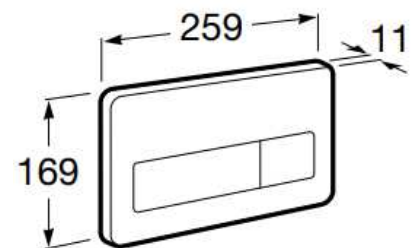

Size: L 259mm, W N/A, H 169mm

Material: ABS Plastic

Finish: Inox

Installation Type: Wall-mounted

Product Image:

Technical Drawing:

Ensure that electrical components are fitted by a qualified electrician.

Use a dry cloth to clean.