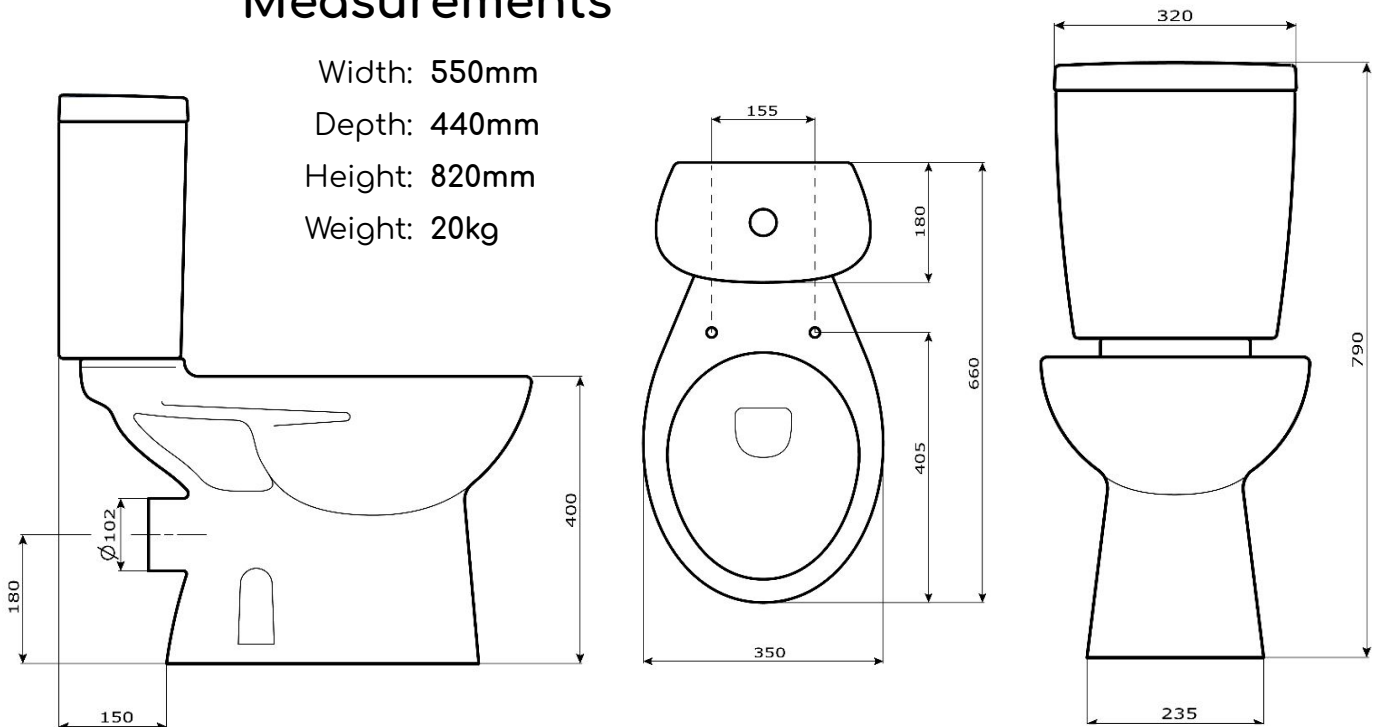

## Product Details

Product Code: 663387

Description: Close Coupled Toilet To Go

Material: White Ceramic

Guarantee: 2 Years on components 5 on VC

Includes Pan/Cistern/Seat

Cistern Dual Flush Eco Friendly 6L

## Measurements

# ROCA Magic toilet seat supplied