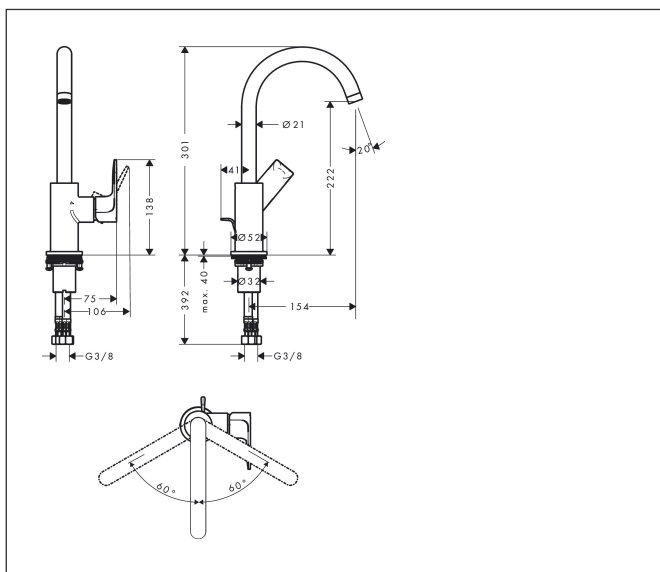

Drawing

Technology

Codes / Standards

- PA-IX 38266/IO