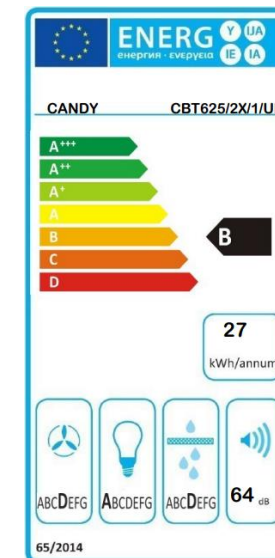

**60cm Telescopic Hood**

- Control Operation: Rocker Switch
- Speeds: 2
- Boost Function: No
- Grease Filters: Yes
- Lights: LED
- Extraction Capacity: 332.1m3/h
- Noise Level: 64dB
- Extraction: Yes
- Recirculation: Yes
- Branded: No
- WiFi Connected: No

- Connected Load:

**Hood Accessories**

- Carbon Filter Included: Yes
- Reducer: No

**Weights & Dimensions:**

(H)176 (W)600 (D)430

Net Weight: 7.12KG

Gross Weight: 8.45KG

8 Digit code: 36901854