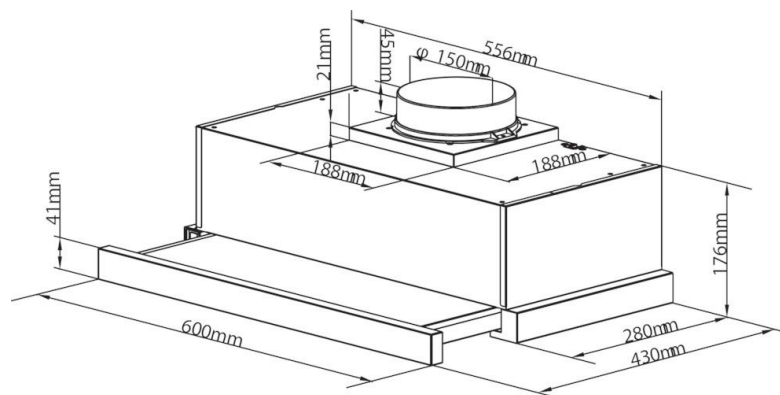

**60cm Telescopic Hood**

- Control Operation: Rocker Switch
- Speeds: 2
- Boost Function: No
- Grease Filters: Yes
- Lights: LED
- Extraction Capacity: 332.1m3/h
- Noise Level: 64dB
- Extraction: Yes
- Recirculation: Yes
- Branded: No
- WiFi Connected: No

- Connected Load:

**Hood Accessories**

- Carbon Filter Included: Yes
- Reducer: No

**Weights & Dimensions:**

(H)176 (W)600 (D)430

Net Weight: 7.12KG

Gross Weight: 8.45KG

8 Digit code: 36901854