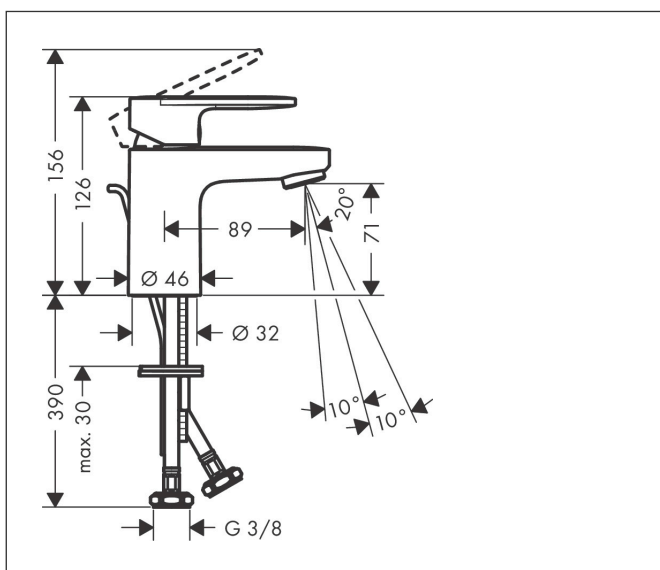

Brand	hansgrohe
Art. Name	Vernis Blend Single lever basin mixer 70 with metal pop-up waste set
Art. Nr.	71557000
Finish	Chrome
Pos.	1

Product picture

Features

- consists of: single lever basin mixer, waste set
- ComfortZone 70
- projection: 89 mm
- spout height: 71 mm
- handle variant: lever handle
- spray type: normal spray
- swiveling spray former
- maximum flow rate at 3 bar: 5 l/min
- ceramic cartridge
- temperature limitation adjustable
- suitable for continuous flow water heaters
- pop-up waste set G 1 1/4
- material waste set: metal
- connection type: G 3/8 connections
- connection dimension: DN15
- EU taxonomy: max. 6 l/min - Substantial Contribution (SC) possible

Drawing

Technology

Codes / Standards

- PA-IX 29966/10