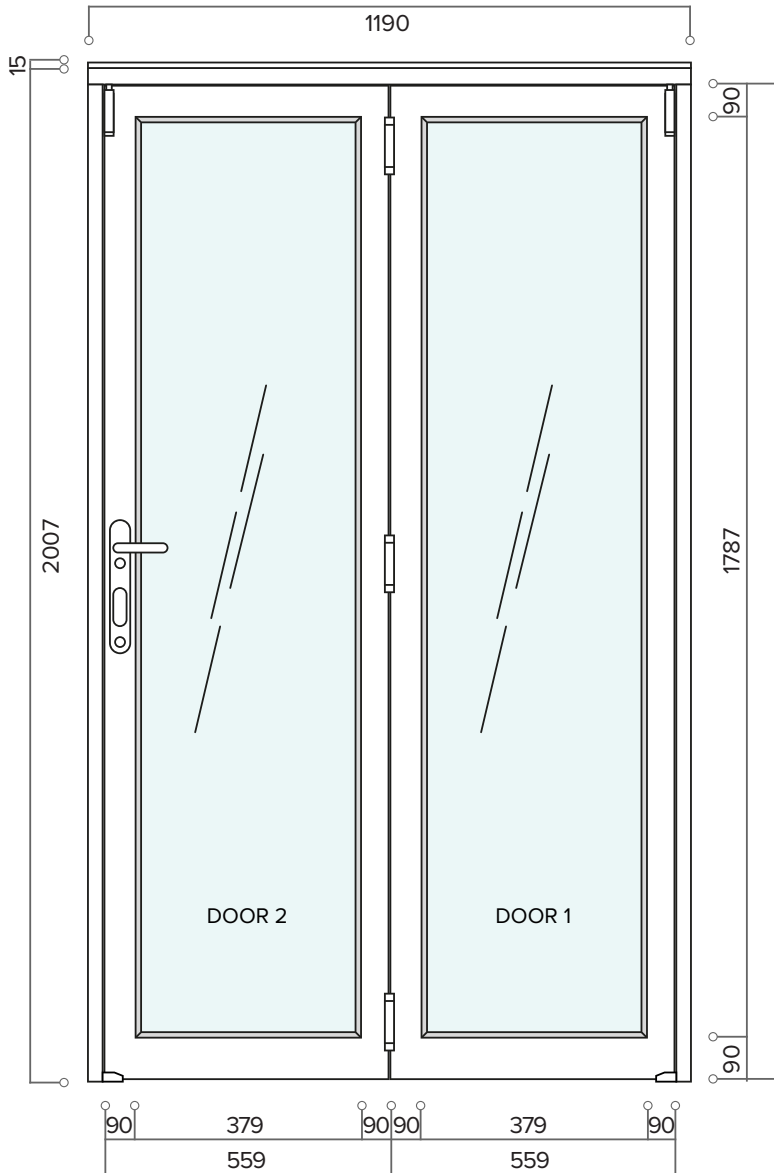

INTERNAL FOLD FLAT DOOR SET

1.2M (APPROX 4FT)

2 DOOR, INTERNAL FOLD FLAT DOOR SET

FRAME HEAD

FRAME JAMBS 1

FRAME JAMBS 2

BRICKWORK OPENING

1200MM x 2017MM (WxH)

WEIGHT APPROXIMATELY

51.5KG

INTERNAL FOLD FLAT DOOR SET

1.2M (APPROX 4FT)

2 DOOR, INTERNAL FOLD FLAT DOOR SET

BRICKWORK OPENING

1200MM x 2017MM (WxH)

WEIGHT APPROXIMATELY

51.5KG

INTERNAL FOLD FLAT DOOR SET

1.2M (APPROX 4FT)

2 DOOR, INTERNAL FOLD FLAT DOOR SET

Outer frame can be rotated 180 degrees upon install to allow the doors to be opened towards or away from you depending on your preference.