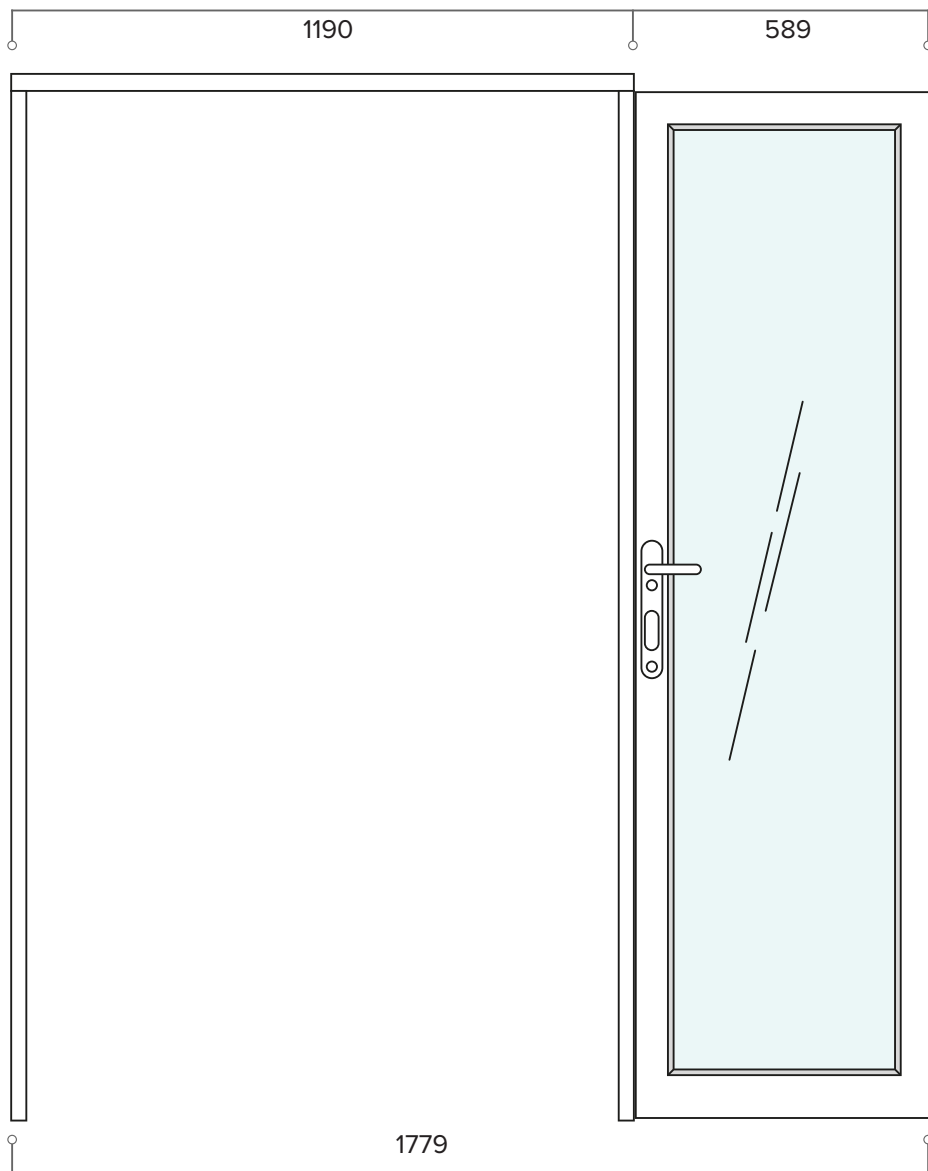

INTERNAL FOLD FLAT DOOR SET

1.2M (APPROX 4FT)

2 DOOR, INTERNAL FOLD FLAT DOOR SET

FRAME HEAD

FRAME JAMBS 1

FRAME JAMBS 2

BRICKWORK OPENING

1200MM x 2017MM (WxH)

WEIGHT APPROXIMATELY

51.5KG

INTERNAL FOLD FLAT DOOR SET

1.2M (APPROX 4FT)

2 DOOR, INTERNAL FOLD FLAT DOOR SET

BRICKWORK OPENING

1200MM x 2017MM (WxH)

WEIGHT APPROXIMATELY

51.5KG

INTERNAL FOLD FLAT DOOR SET

1.2M (APPROX 4FT)

2 DOOR, INTERNAL FOLD FLAT DOOR SET

Outer frame can be rotated 180 degrees upon install to allow the doors to be opened towards or away from you depending on your preference.