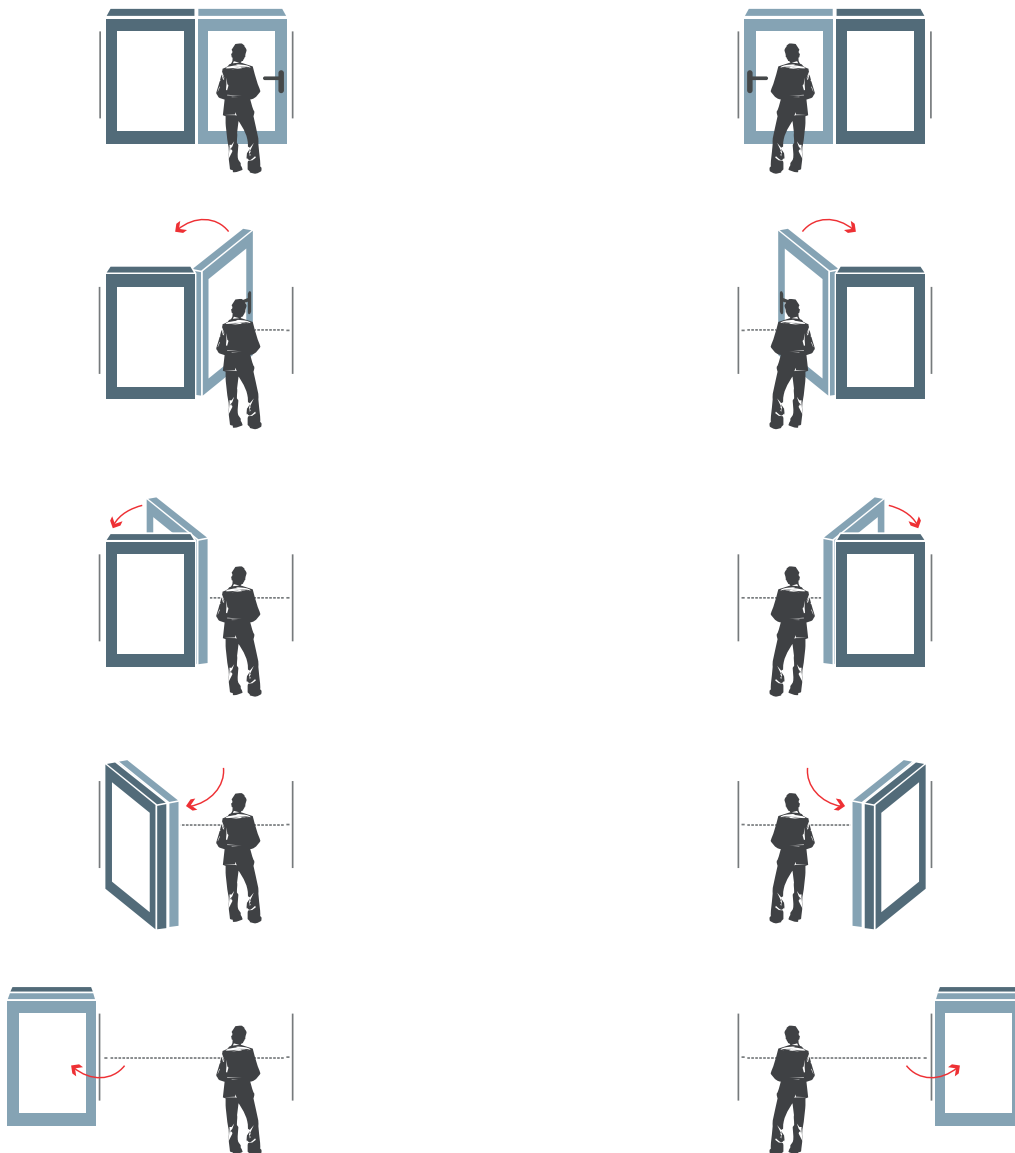

INTERNAL FOLD FLAT DOOR SET

1.2M (APPROX 4FT)

2 DOOR, INTERNAL FOLD FLAT DOOR SET

FRAME HEAD

FRAME JAMBS 1

FRAME JAMBS 2

BRICKWORK OPENING

1200MM x 2017MM (WxH)

WEIGHT APPROXIMATELY

51.5KG

INTERNAL FOLD FLAT DOOR SET

1.2M (APPROX 4FT)

2 DOOR, INTERNAL FOLD FLAT DOOR SET

BRICKWORK OPENING

1200MM x 2017MM (WxH)

WEIGHT APPROXIMATELY

51.5KG

INTERNAL FOLD FLAT DOOR SET

1.2M (APPROX 4FT)

2 DOOR, INTERNAL FOLD FLAT DOOR SET

Outer frame can be rotated 180 degrees upon install to allow the doors to be opened towards or away from you depending on your preference.