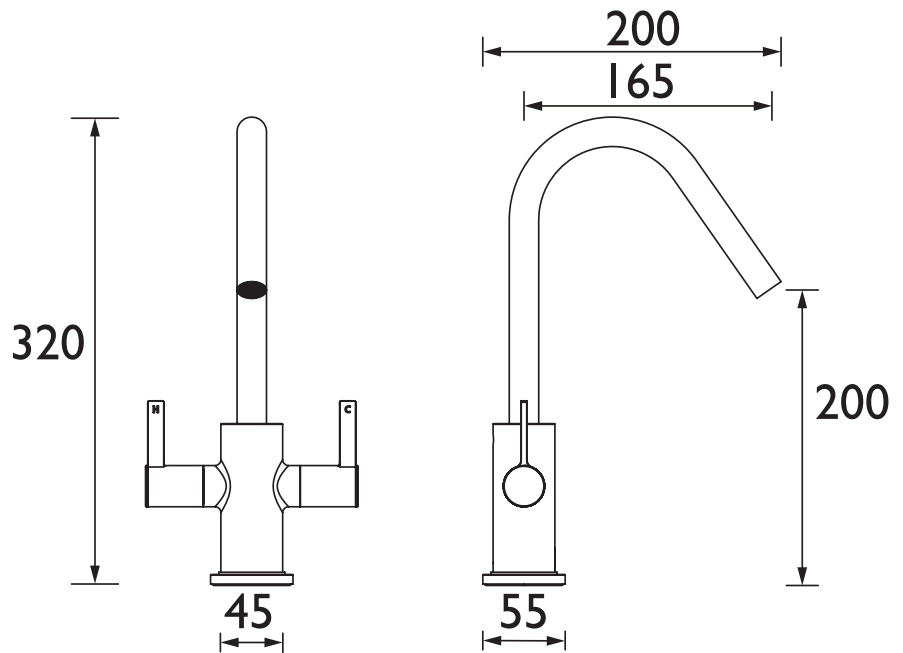

### Specification

Product Type:	Kitchen Taps
Main Construction Material:	Brass
Mount Type:	Deck
Handle Type:	Lever
Connection Inlet:	1/2" BSP Flexible Tails
Connection Outlet:	N/A
Number of Tap Holes:	1
Valve/Cartridge Type:	1/2" Ceramic Disc Valve
Plumbing System Requirements:	Suitable for all plumbing systems
Minimum Dynamic Pressure (bar):	0.5 bar
Maximum Dynamic Pressure (bar):	5.0 bar
Maximum Hot Water Temperature °C:	65°C
Maximum Static Pressure (bar):	10 bar
Flow Type:	Single
Isolation Included:	Yes

### Dimensions (measurements in mm)