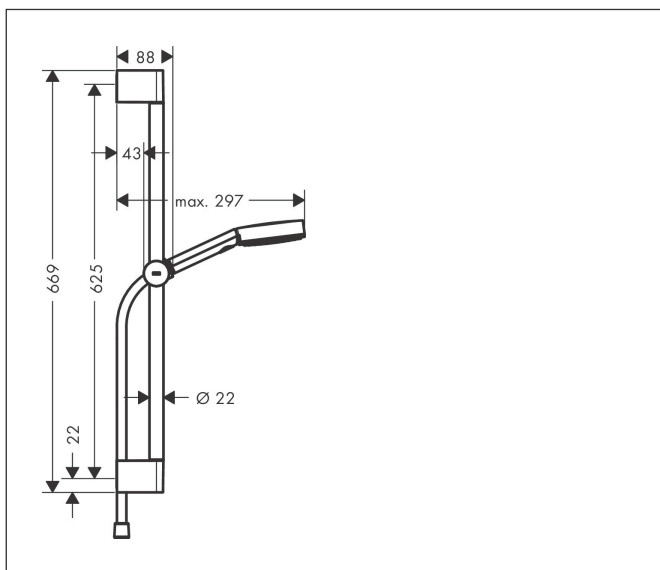

Drawing

Technology

Spray Types