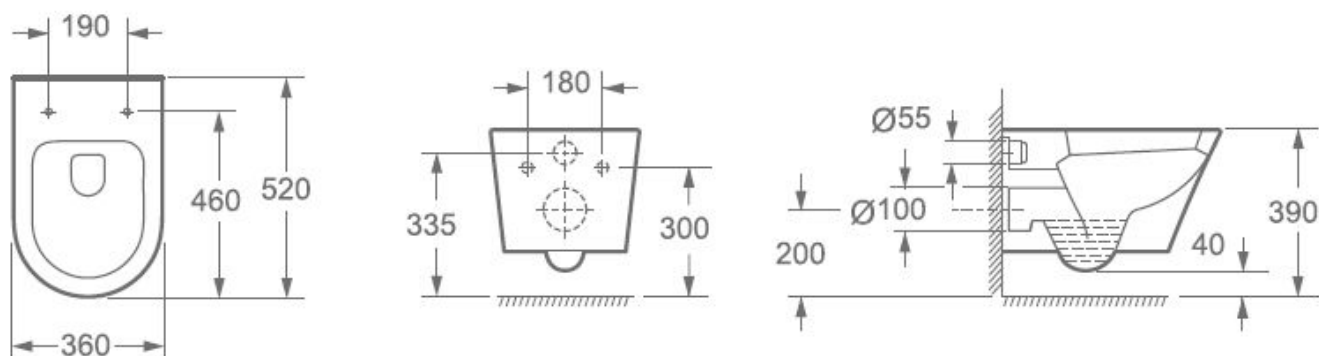

TECHNICAL DATA SHEET

Product Code: 107279

Product Description: iflo Rhea Wall Hung Pan

Product Specification

Material:

Viterous china

Fittings:

Fixing brackets (to be used with wall hung frame)

Systems:

N/A

Additional Information

Box rim flushing for thorough cleaning

Always inspect before installation

Do not clean with abrasive cleaning products

When fitting with furniture, please use the iflo wall hung fixing kit code 750557