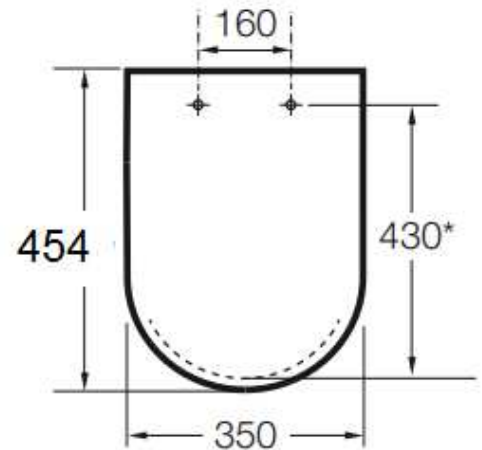

Technical Drawing:

'The information contained within this specification sheet is believed to be correct and complete at the time of creation. All photographs / drawings are as a guide only and do not necessarily represent the products available. Travis Perkins PLC reserves the right to change product details and price without prior notice. E&OE.'