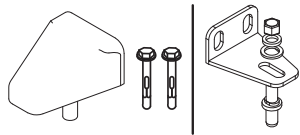

# FIXED GAP INSTALLATION

FLOOR MOUNTED – For use when fitting to posts

**RMG001PG**

**RMG002PG**

**RMG003PG**

**1x Wall Mounted Hinge (Top)**

**1x Floor Mounted Hinge (Bottom)**

**Lock Keep**

**Handle Set**