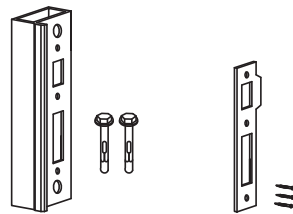

# FIXED GAP INSTALLATION

FLOOR MOUNTED – For use when fitting to posts

**RMG001PG**

**RMG002PG**

**RMG003PG**

**1x Wall Mounted Hinge (Top)**

**1x Floor Mounted Hinge (Bottom)**

**Lock Keep**

**Handle Set**