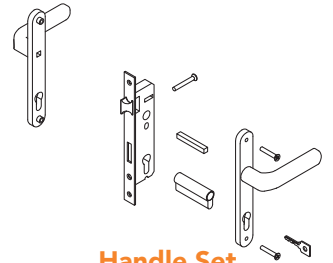

# FIXED GAP INSTALLATION

FLOOR MOUNTED – For use when fitting to posts

**RMG001PG**

**RMG002PG**

**RMG003PG**

**1x Wall Mounted Hinge (Top)**

**1x Floor Mounted Hinge (Bottom)**

**Lock Keep**

**Handle Set**