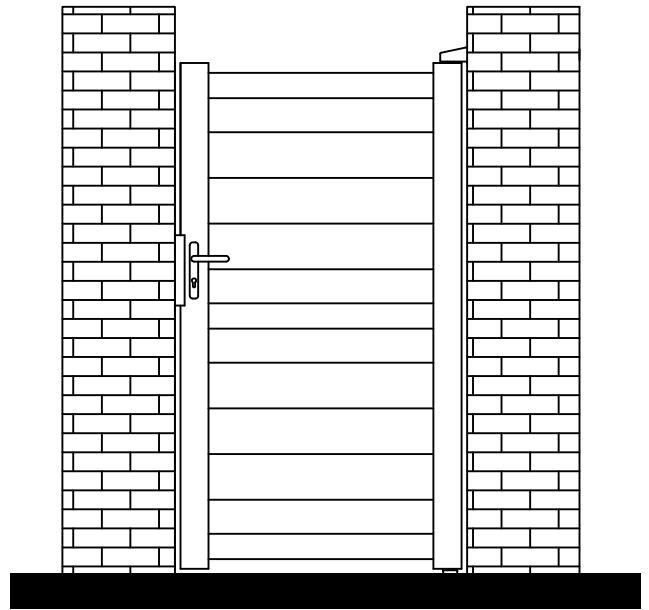

# FIXED GAP INSTALLATION

FLOOR MOUNTED – For use when fitting to posts

**RMG001PG**

**RMG002PG**

**RMG003PG**

**1x Wall Mounted Hinge (Top)**

**1x Floor Mounted Hinge (Bottom)**

**Lock Keep**

**Handle Set**