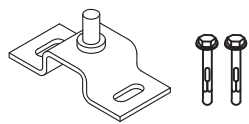

# FIXED GAP INSTALLATION

FLOOR MOUNTED – For use when fitting to posts

**RMG001PG**

**RMG002PG**

**RMG003PG**

**1x Wall Mounted Hinge (Top)**

**1x Floor Mounted Hinge (Bottom)**

**Lock Keep**

**Handle Set**