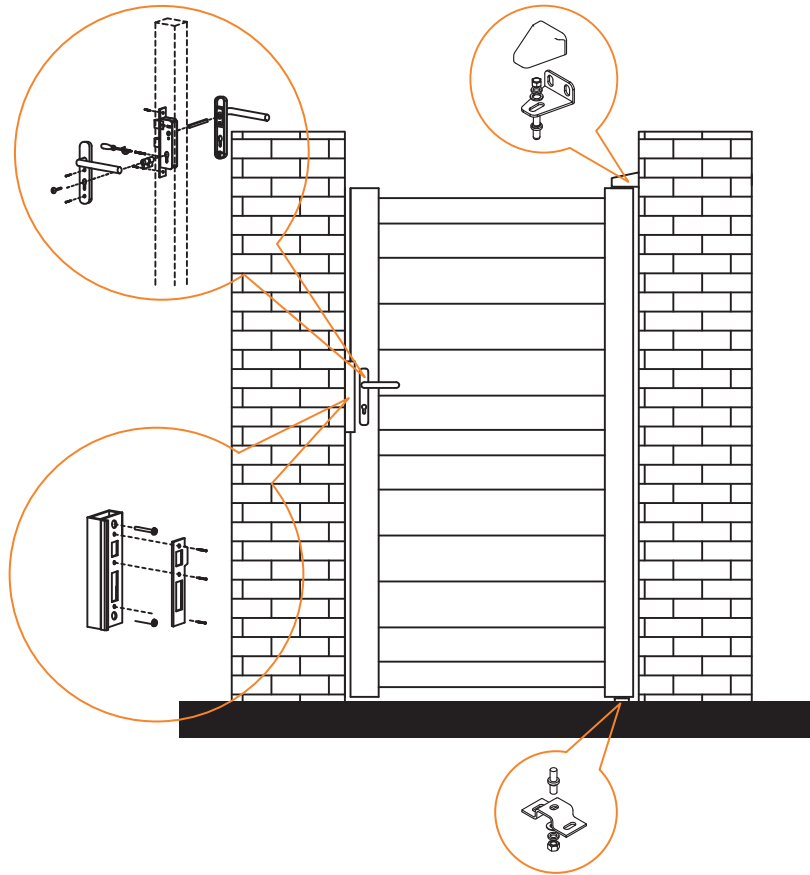

# FIXED GAP INSTALLATION

FLOOR MOUNTED – For use when fitting to posts

**RMG001PG**

**RMG002PG**

**RMG003PG**

**1x Wall Mounted Hinge (Top)**

**1x Floor Mounted Hinge (Bottom)**

**Lock Keep**

**Handle Set**