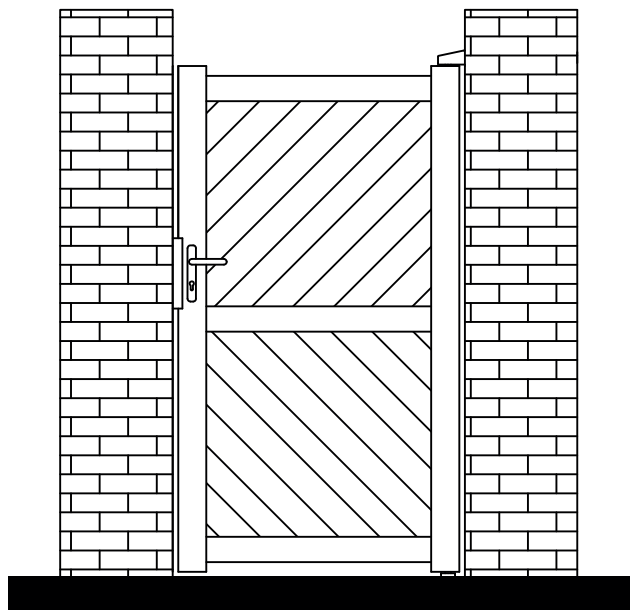

# FIXED GAP INSTALLATION

FLOOR MOUNTED – For use when fitting to posts

**RMG001PG**

**RMG002PG**

**RMG003PG**

**1x Wall Mounted Hinge (Top)**

**1x Floor Mounted Hinge (Bottom)**

**Lock Keep**

**Handle Set**