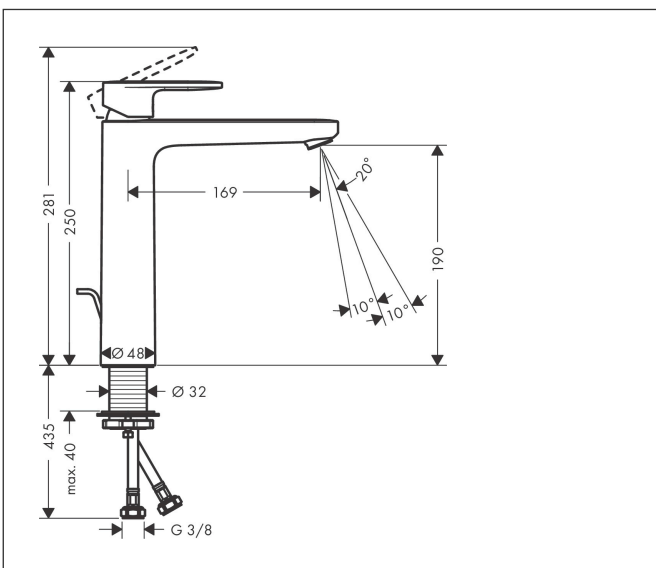

Drawing

Technology

Codes / Standards

- PA-IX 29971/10