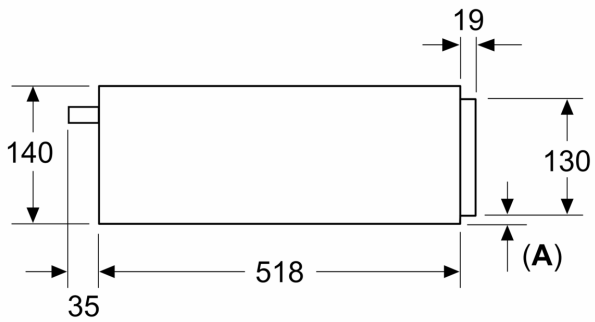

N 70, BUILT-IN WARMING DRAWER, 60 X 14 CM,
STAINLESS STEEL
N24HA11N1B

Dimensioned drawings

Measurements in mm