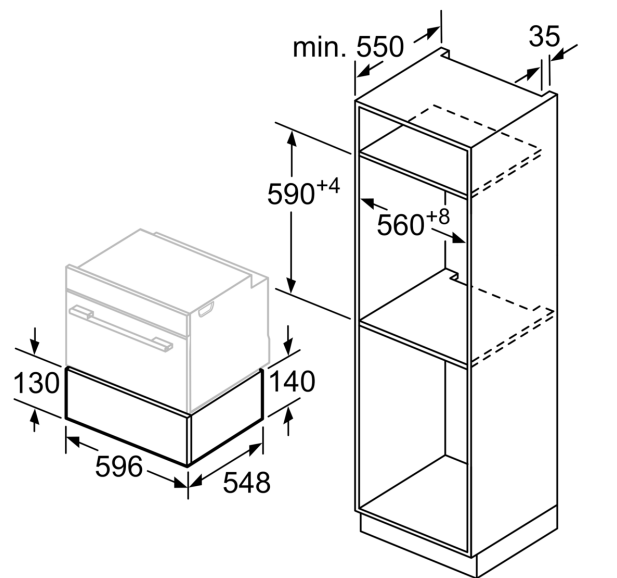

Features

Technical Data

Construction type: Built-in
 Maximum number of plates: 12
 Maximum number of espresso cups: 64
 Dimensions: 140 x 594 x 518 mm
 Dimensions of the packed product (HxWxD): . 250 x 660 x 700 mm
 Min. required niche size for installation (HxWxD): . 140 x 560 x 550 mm
 EAN code:4242004266921
 Fuse protection: 10 A
 Voltage: 220-240 V
 Frequency: 50-60 Hz
 Plug type: GB plug

Performance/technical information

- Nominal voltage: 220 - 240 V
- Total connected load electric: 0.82 KW
- Cavity volume: 20 l
- Loading up to 25 kg
- Appliance dimension (hxwx): 140 mm x 594 mm x 518 mm
- Niche dimension (hxwx): 140 mm x 560 mm - 568 mm x 550 mm
- In case of installation under the worktop, installation accessory spare part no. 9001698838 is needed.
- Please refer to the dimensions provided in the installation manual

N 70, BUILT-IN WARMING DRAWER, 60 X 14 CM,
 STAINLESS STEEL
 N24HA11N1B

Dimensioned drawings

Measurements in mm

A: 7.5 mm

Compact ovens with appliance height of 455 mm can be installed above the warming drawer without an intermediate floor

measurements in mm