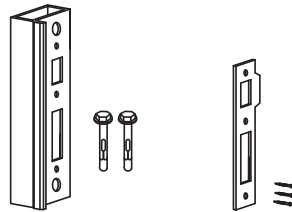

ADJUSTABLE GAP INSTALLATION

RMG001PG

RMG002PG

RMG003PG

1x Wall Mounted Hinge (Top)

1x Wall Mounted Hinge (Turned over for use as bottom hinge)

Lock Keep

Handle Set