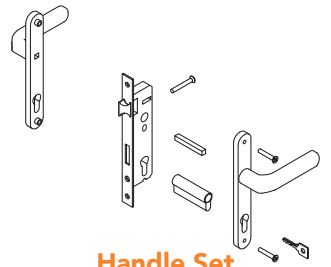

ADJUSTABLE GAP INSTALLATION

RMG001PG

RMG002PG

RMG003PG

1x Wall Mounted Hinge (Top)

1x Wall Mounted Hinge (Turned over for use as bottom hinge)

Lock Keep

Handle Set