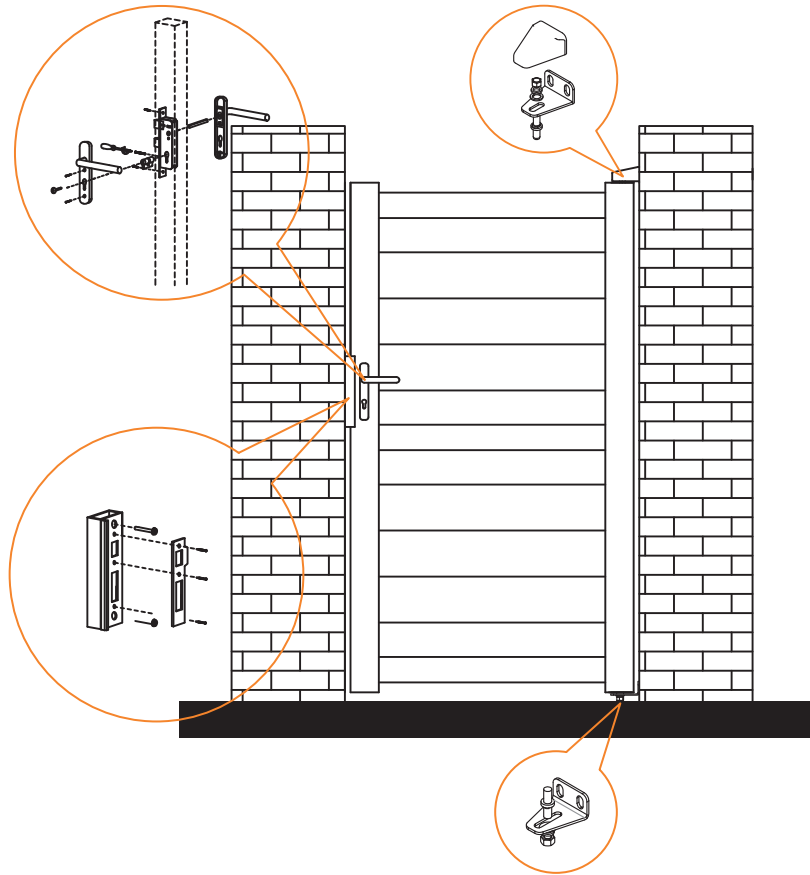

ADJUSTABLE GAP INSTALLATION

RMG001PG

RMG002PG

RMG003PG

1x Wall Mounted Hinge (Top)

1x Wall Mounted Hinge (Turned over for use as bottom hinge)

Lock Keep

Handle Set