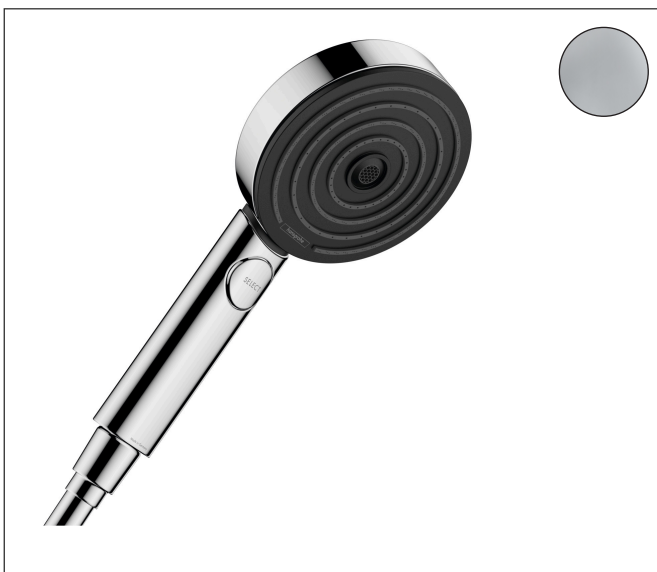

Brand hansgrohe  
 Art. Name **Pulsify Select S** Hand shower 105 3jet Activation  
 Art. Nr. 24100000  
 Finish Chrome  
 Pos. 1

reddot winner 2021

## Product picture

## Features

- shower head size: 105 mm
- spray type: PowderRain, IntenseRain, MonoRain
- convenient spray selection via Select button
- spray disc surface: graphite
- maximum flow rate at 3 bar: 11,5 l/min
- minimum flow pressure: 0,8 bar
- with internal water conduction
- rinseable sieve insert
- connection thread G 1/2
- suitable for continuous flow water heaters