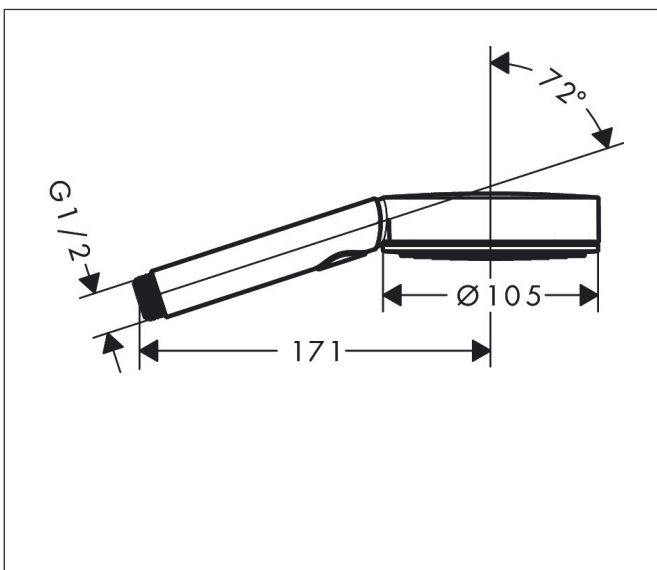

Drawing

Technology

Spray Types

Codes / Standards

- PIX 17563/1A