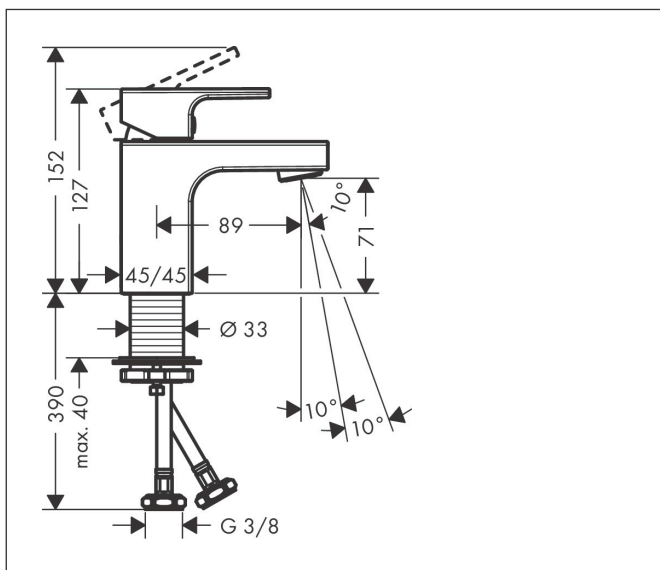

Drawing

Technology

Codes / Standards

- PA-IX 38007/IO