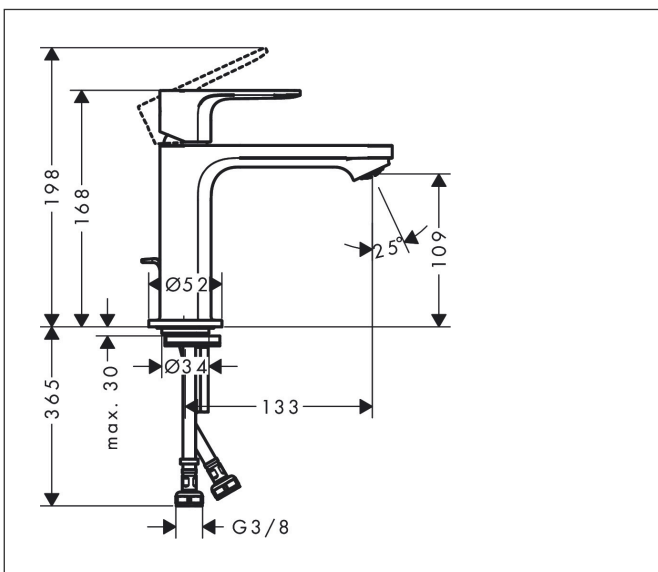

Drawing

Technology

Codes / Standards

- PA-IX 38265/IO