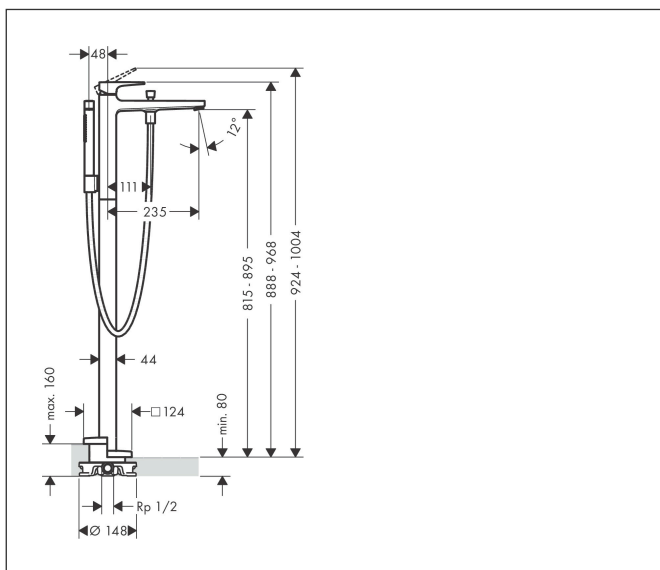

Brand hansgrohe
 Art. Name **Metropol** Single lever bath mixer floor-standing with lever handle
 Art. Nr. 32532670
 Finish Matt Black
 Pos. 1

Product picture

Features

- consists of: single lever bath mixer floor standing, baton hand shower, shower hose, shower holder
- 2 functions
- projection: 235 mm
- spray type mixer: normal spray
- spray type hand shower: Rain, MonoRain
- maximum flow rate at 3 bar: 20 l/min
- flow rate for bath spout at 3 bar: 20 l/min
- ceramic cartridge
- temperature limitation adjustable
- diverter with automatic resetting
- non-return valve
- connection dimension: DN15
- connection type: basic set
- deck mounted
- min. operating pressure: 1 bar
- max. operating pressure: 10 bar

Drawing

Technology

Spray Types