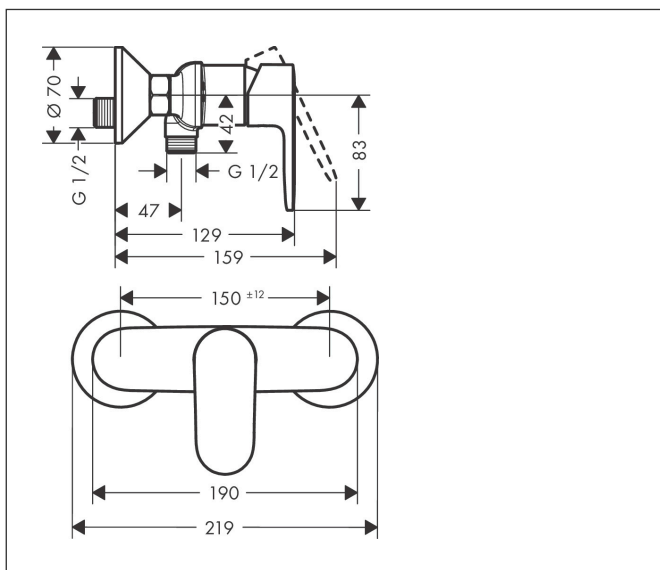

Drawing

Codes / Standards

- PA-IX 38131/IA