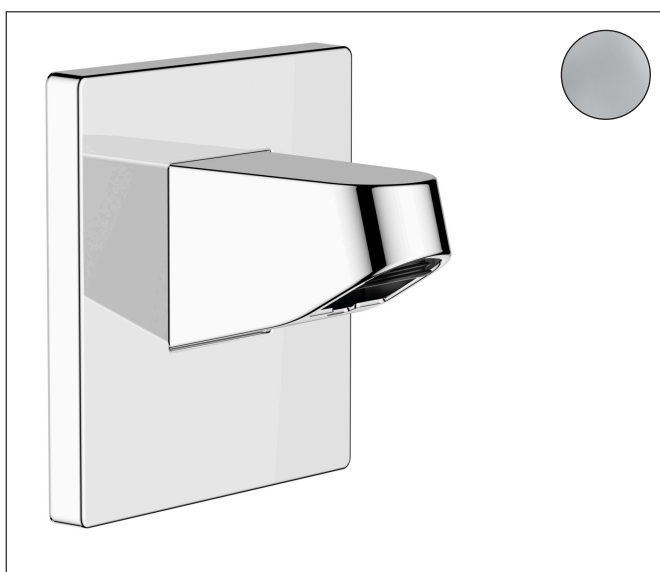

Brand hansgrohe
 Art. Name **Pulsify** Wall connector for overhead shower 105
 Art. Nr. 24139000
 Finish Chrome
 Pos. 1

reddot winner 2021

DESIGN
AWARD
2021

Product picture

Features

- installation type: exposed installation
- material: plastic
- connection type: G 1/2

Drawing