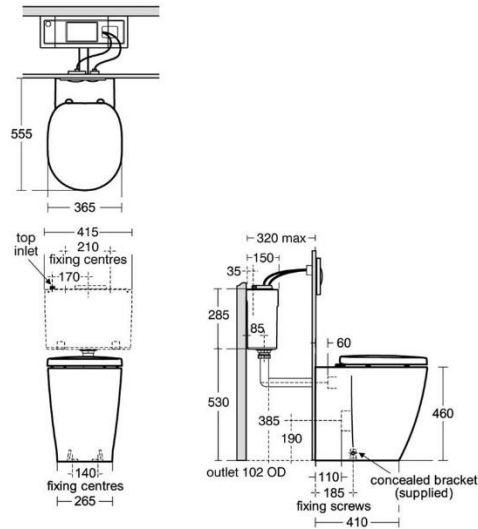

TECHNICAL DATA SHEET

Product Code: 715738

Product Description: Concept, seat and cover, slow close

Product Specification

Material: Plastic

Weight: 2.30 Kg

Additional Information

'The information contained within this specification sheet is believed to be correct and complete at the time of creation. All photographs / drawings are as a guide only and do not necessarily represent the products available. Travis Perkins PLC reserves the right to change product details and price without prior notice. E&OE.' [04/2013]