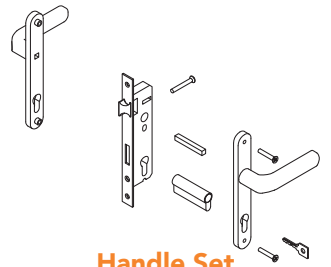

FIXED GAP INSTALLATION

FLOOR MOUNTED – For use when fitting to posts

RMG001PG

RMG002PG

RMG003PG

**1x Wall Mounted Hinge
(Top)**

**1x Floor Mounted Hinge
(Bottom)**

Lock Keep

Handle Set