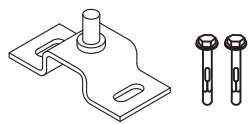

FIXED GAP INSTALLATION

FLOOR MOUNTED – For use when fitting to posts

RMG001PG

RMG002PG

RMG003PG

**1x Wall Mounted Hinge
(Top)**

**1x Floor Mounted Hinge
(Bottom)**

Lock Keep

Handle Set