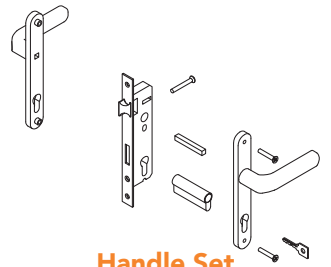

# FIXED GAP INSTALLATION

FLOOR MOUNTED – For use when fitting to posts

**RMG001PG**

**RMG002PG**

**RMG003PG**

**1x Wall Mounted Hinge  
(Top)**

**1x Floor Mounted Hinge  
(Bottom)**

**Lock Keep**

**Handle Set**