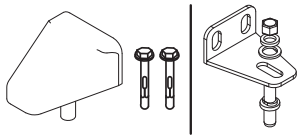

# FIXED GAP INSTALLATION

FLOOR MOUNTED – For use when fitting to posts

**RMG001PG**

**RMG002PG**

**RMG003PG**

**1x Wall Mounted Hinge  
(Top)**

**1x Floor Mounted Hinge  
(Bottom)**

**Lock Keep**

**Handle Set**