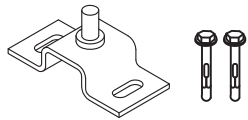

# FIXED GAP INSTALLATION

FLOOR MOUNTED – For use when fitting to posts

**RMG001PG**

**RMG002PG**

**RMG003PG**

**1x Wall Mounted Hinge  
(Top)**

**1x Floor Mounted Hinge  
(Bottom)**

**Lock Keep**

**Handle Set**