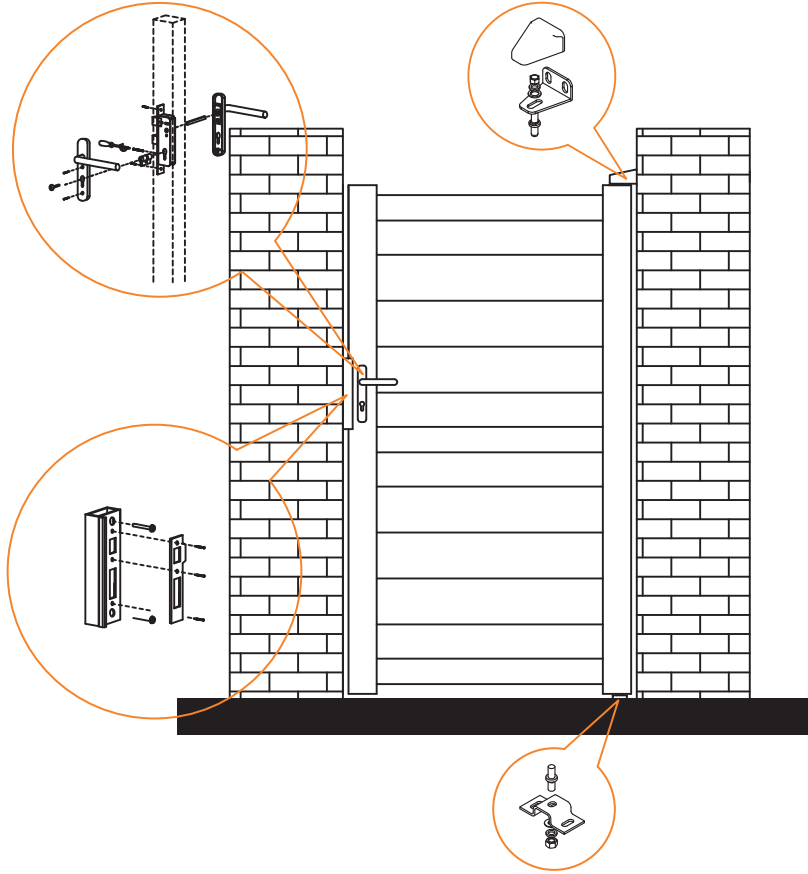

# FIXED GAP INSTALLATION

FLOOR MOUNTED – For use when fitting to posts

**RMG001PG**

**RMG002PG**

**RMG003PG**

**1x Wall Mounted Hinge  
(Top)**

**1x Floor Mounted Hinge  
(Bottom)**

**Lock Keep**

**Handle Set**