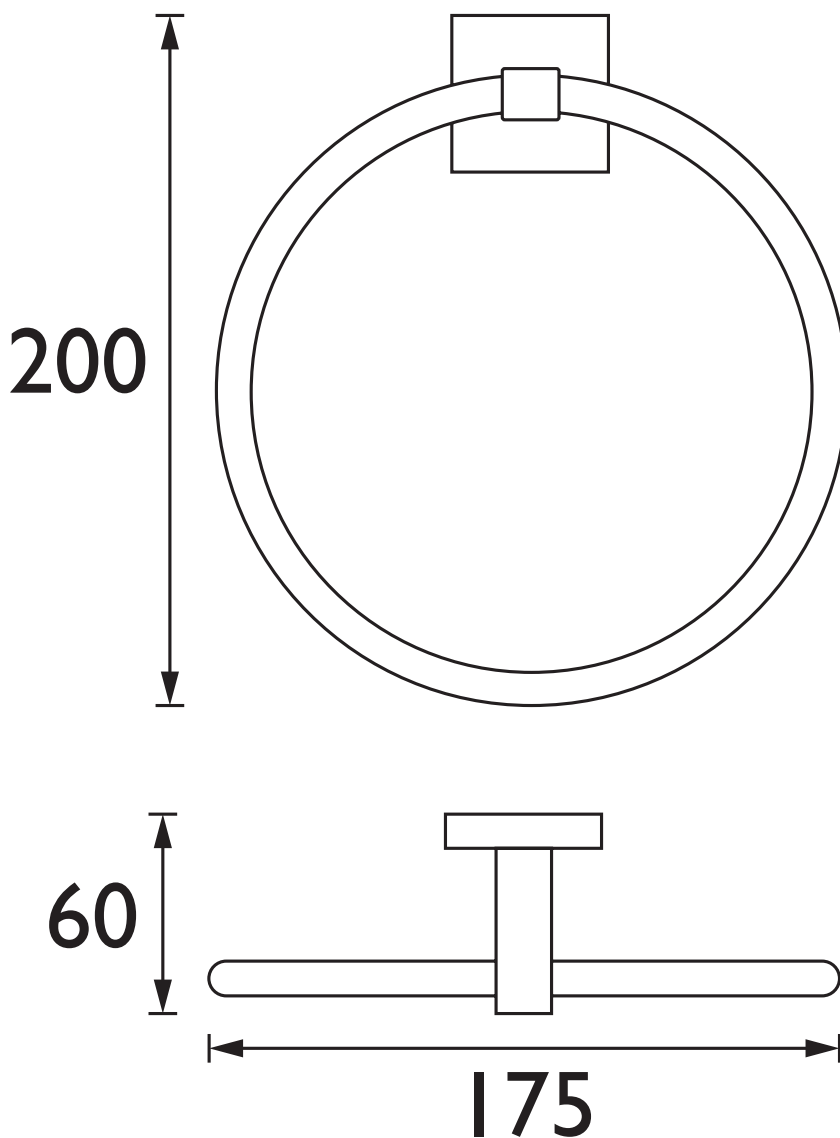

SQ RING C

Accessories
Square Towel Ring Brass Chrome

Features:

- Height 200mm
- Width 175mm
- Depth 60mm
- Solid Brass

Product Certifications:

For more products, visit our website:
<http://www.bristan.com>

Specification

Contemporary or Traditional:	Contemporary
Main Construction Material:	Brass

Dimensions (measurements in mm)

TECHNICAL
DATA
SHEET

BRISTAN

D3