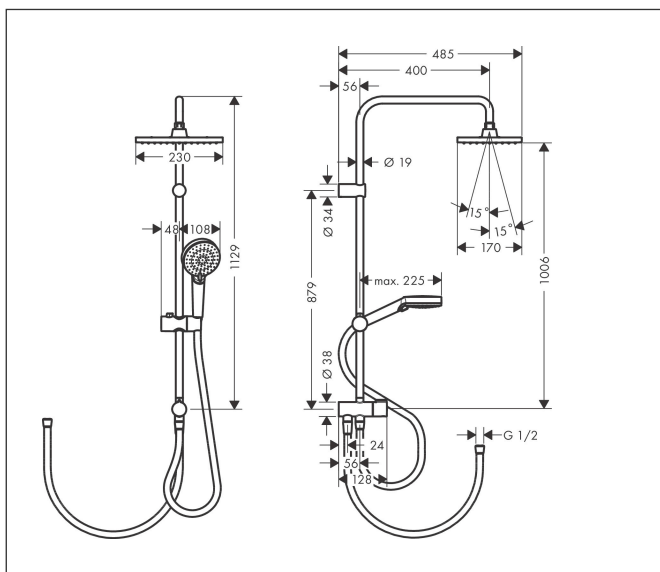

Brand	hansgrohe
Art. Name	<b>Vernis Shape</b> Showerpipe 230 1jet Reno
Art. Nr.	26282670
Finish	Matt Black
Pos.	1

## Product picture

## Drawing

## Features

- consists of: overhead shower, hand shower, shower hose, hand shower holder
- overhead shower Vernis Shape 230 1jet
- shower head size overhead shower: 230 x 170 mm
- spray type overhead shower: Rain
- flow rate Rain spray (at 3 bar): 12,4 l/min
- spray type hand shower: Rain, IntenseRain
- flow rate of hand shower at 3 bar: 15,2 l/min
- maximum flow rate for Showerpipe at 3 bar: 15,2 l/min
- minimum flow pressure: 1 bar
- max. operating pressure: 10 bar
- ball-joint: overhead shower angle adjustable
- mounting type: exposed installation
- shower bar diameter: 19 mm
- height-adjustable slider with locking push-button slider
- shower arm length: 400 mm
- water connection: Metaflex shower hose 80 cm and 160 cm
- connection dimension: DN15
- connection thread G 1/2
- suitable for continuous flow water heaters with an output of 18 kW