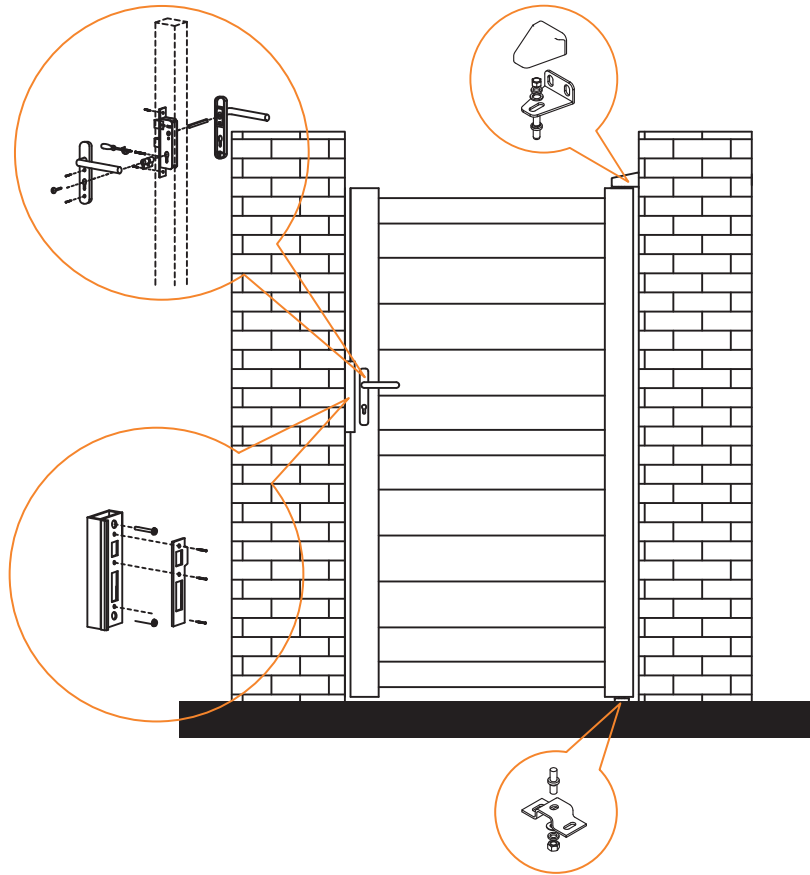

FIXED GAP INSTALLATION

FLOOR MOUNTED – For use when fitting to posts

RMG001PG

RMG002PG

RMG003PG

1x Wall Mounted Hinge (Top)

1x Floor Mounted Hinge (Bottom)

Lock Keep

Handle Set