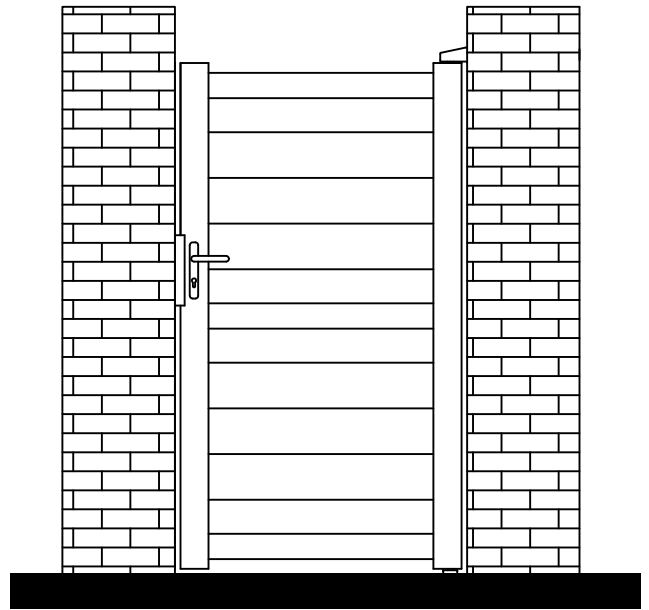

FIXED GAP INSTALLATION

FLOOR MOUNTED – For use when fitting to posts

RMG001PG

RMG002PG

RMG003PG

1x Wall Mounted Hinge (Top)

1x Floor Mounted Hinge (Bottom)

Lock Keep

Handle Set