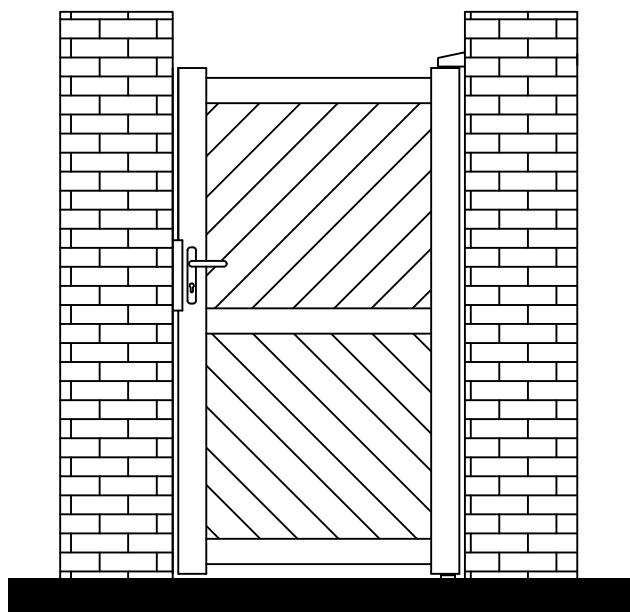

FIXED GAP INSTALLATION

FLOOR MOUNTED – For use when fitting to posts

RMG001PG

RMG002PG

RMG003PG

1x Wall Mounted Hinge (Top)

1x Floor Mounted Hinge (Bottom)

Lock Keep

Handle Set