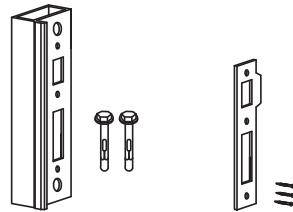

FIXED GAP INSTALLATION

FLOOR MOUNTED – For use when fitting to posts

RMG001PG

RMG002PG

RMG003PG

1x Wall Mounted Hinge (Top)

1x Floor Mounted Hinge (Bottom)

Lock Keep

Handle Set