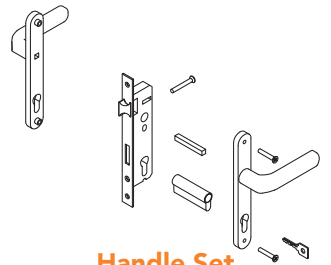

FIXED GAP INSTALLATION

FLOOR MOUNTED – For use when fitting to posts

RMG001PG

RMG002PG

RMG003PG

1x Wall Mounted Hinge (Top)

1x Floor Mounted Hinge (Bottom)

Lock Keep

Handle Set