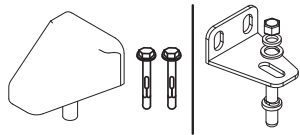

FIXED GAP INSTALLATION

FLOOR MOUNTED – For use when fitting to posts

RMG001PG

RMG002PG

RMG003PG

1x Wall Mounted Hinge (Top)

1x Floor Mounted Hinge (Bottom)

Lock Keep

Handle Set