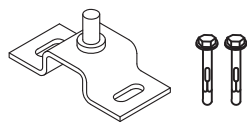

FIXED GAP INSTALLATION

FLOOR MOUNTED – For use when fitting to posts

RMG001PG

RMG002PG

RMG003PG

1x Wall Mounted Hinge (Top)

1x Floor Mounted Hinge (Bottom)

Lock Keep

Handle Set