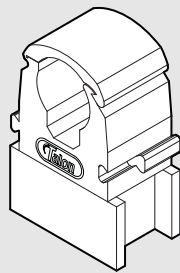

The Talon Clip Spacer

Code: TSP1

Spacer for Talon Hinged & Open Clips

DIM A (wall clearance) = 13 mm

DIM B = 15 mm

DIM C = 25 mm

1

Slots into the talon hinged clip base

2

Ideal for installations where pipe insulation is required

3

Stack multiple spacers for greater wall clearance

4

Compatible with all Talon hinged & open clips