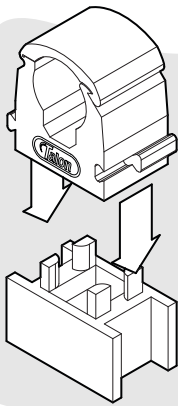

The Talon Clip Spacer

Code: TSP1

Spacer for Talon Hinged & Open Clips

DIM A (wall clearance) = 13 mm

DIM B = 15 mm

DIM C = 25 mm

1

Slots into the talon hinged clip base

2

Ideal for installations where pipe insulation is required

3

Stack multiple spacers for greater wall clearance

4

Compatible with all Talon hinged & open clips