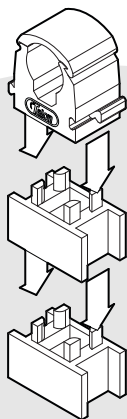

The Talon Clip Spacer

Code: TSP1

Spacer for Talon Hinged & Open Clips

DIM A (wall clearance) = 13 mm

DIM B = 15 mm

DIM C = 25 mm

1

Slots into the talon hinged clip base

2

Ideal for installations where pipe insulation is required

3

Stack multiple spacers for greater wall clearance

4

Compatible with all Talon hinged & open clips