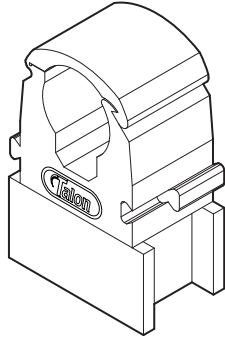

The Talon Clip Spacer

Code: TSP1

Spacer for Talon Hinged & Open Clips

DIM A (wall clearance) = 13 mm

DIM B = 15 mm

DIM C = 25 mm

1

Slots into the talon hinged clip base

2

Ideal for installations where pipe insulation is required

3

Stack multiple spacers for greater wall clearance

4

Compatible with all Talon hinged & open clips