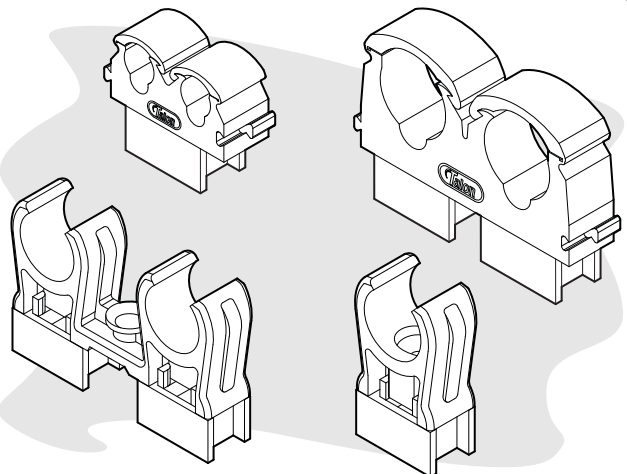

The Talon Clip Spacer

Code: TSP1

Spacer for Talon Hinged & Open Clips

DIM A (wall clearance) = 13 mm

DIM B = 15 mm

DIM C = 25 mm

1

Slots into the talon hinged clip base

2

Ideal for installations where pipe insulation is required

3

Stack multiple spacers for greater wall clearance

4

Compatible with all Talon hinged & open clips