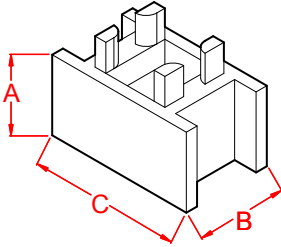

The Talon Clip Spacer

Code: TSP1

Spacer for Talon Hinged & Open Clips

DIM A (wall clearance) = 13 mm

DIM B = 15 mm

DIM C = 25 mm

1

Slots into the talon hinged clip base

2

Ideal for installations where pipe insulation is required

3

Stack multiple spacers for greater wall clearance

4

Compatible with all Talon hinged & open clips