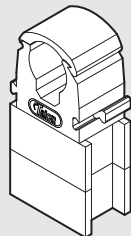

The Talon Clip Spacer

Code: TSP1

Spacer for Talon Hinged & Open Clips

DIM A (wall clearance) = 13 mm

DIM B = 15 mm

DIM C = 25 mm

1

Slots into the talon hinged clip base

2

Ideal for installations where pipe insulation is required

3

Stack multiple spacers for greater wall clearance

4

Compatible with all Talon hinged & open clips