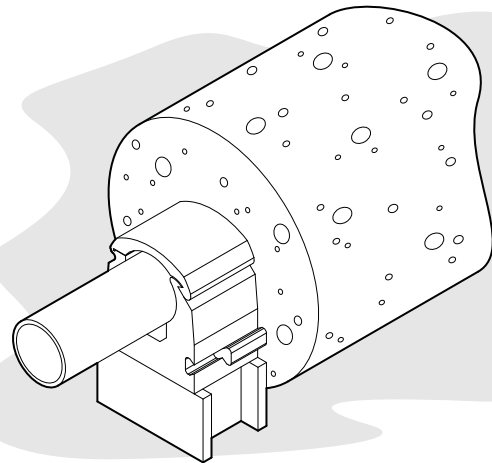

The Talon Clip Spacer

Code: TSP1

Spacer for Talon Hinged & Open Clips

DIM A (wall clearance) = 13 mm

DIM B = 15 mm

DIM C = 25 mm

1

Slots into the talon hinged clip base

2

Ideal for installations where pipe insulation is required

3

Stack multiple spacers for greater wall clearance

4

Compatible with all Talon hinged & open clips