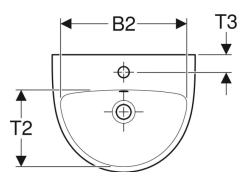

Geberit Selnova handrinse basin

Example image

Characteristics

- Can be combined with half pedestal
- Can be combined with full pedestal

Technical data

Product material

Vitreous china

Art. no.	Colour / surface	Tap hole	Overflow	B	B1	B2	H	H1	H2	H3	T	T1	T2	T3
501.408.00.6	white	centred	visible	45 cm	16.5 cm	39.5 cm	17 cm	83 cm	13 cm	77.5 cm	37 cm	18 cm	24 cm	5.5 cm
501.409.00.6	white	left and right	visible	45 cm	16.5 cm	39.5 cm	17 cm	83 cm	13 cm	77.5 cm	37 cm	18 cm	24 cm	5.5 cm
501.048.00.6	white	centred	visible	50 cm	23 cm	42.7 cm	18 cm	84 cm	14.2 cm	78.4 cm	41 cm	19.5 cm	26 cm	6.5 cm
501.049.00.6	white	left and right	visible	50 cm	23 cm	42.7 cm	18 cm	84 cm	14.2 cm	78.4 cm	41 cm	19.5 cm	26 cm	6.5 cm

Accessories

- Geberit fastening material for handrinse basin

- Geberit Abalona half pedestal only for handrinse basins 50 cm