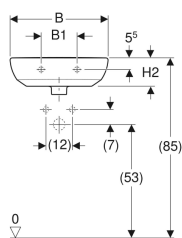

Geberit Selnova handrinse basin

Example image

Characteristics

- Can be combined with half pedestal
- Can be combined with full pedestal

Technical data

Product material

Vitreous china

Art. no.	Colour / surface	Tap hole	Overflow	B	B1	B2	H	H1	H2	H3	T	T1	T2	T3
501.408.00.6	white	centred	visible	45 cm	16.5 cm	39.5 cm	17 cm	83 cm	13 cm	77.5 cm	37 cm	18 cm	24 cm	5.5 cm
501.409.00.6	white	left and right	visible	45 cm	16.5 cm	39.5 cm	17 cm	83 cm	13 cm	77.5 cm	37 cm	18 cm	24 cm	5.5 cm
501.048.00.6	white	centred	visible	50 cm	23 cm	42.7 cm	18 cm	84 cm	14.2 cm	78.4 cm	41 cm	19.5 cm	26 cm	6.5 cm
501.049.00.6	white	left and right	visible	50 cm	23 cm	42.7 cm	18 cm	84 cm	14.2 cm	78.4 cm	41 cm	19.5 cm	26 cm	6.5 cm

Accessories

- Geberit fastening material for handrinse basin

- Geberit Abalona half pedestal only for handrinse basins 50 cm