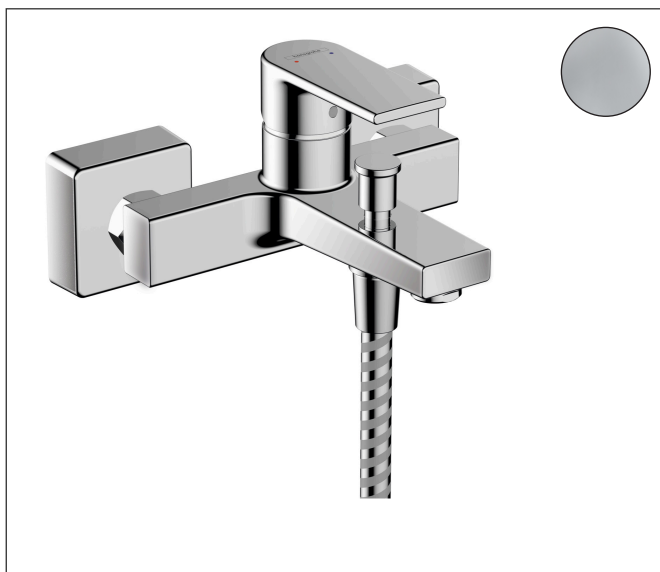

Brand	hansgrohe
Art. Name	Vernis Shape Single lever bath mixer for exposed installation with 2 flow rates
Art. Nr.	71453000
Finish	Chrome
Pos.	1

Product picture

Features

- 2 functions
- projection: 166 mm
- centre distance: 150 ± 12 mm
- spray type mixer: normal spray
- maximum flow rate at 3 bar: 22,5 l/min
- flow rate for bath spout at 3 bar: 22,5 l/min
- flow rate of hand shower at 3 bar: 15,9 l/min
- ceramic cartridge with Eco handle position for 2 flow rates
- temperature limitation adjustable
- diverter with automatic resetting
- non-return valve
- with silencer
- suitable for continuous flow water heaters
- connection dimension: DN15
- connection type: s-shaped connections
- wall-mounted
- min. operating pressure: 1 bar
- max. operating pressure: 10 bar
- no additional maintenance opening required

Drawing

Technology