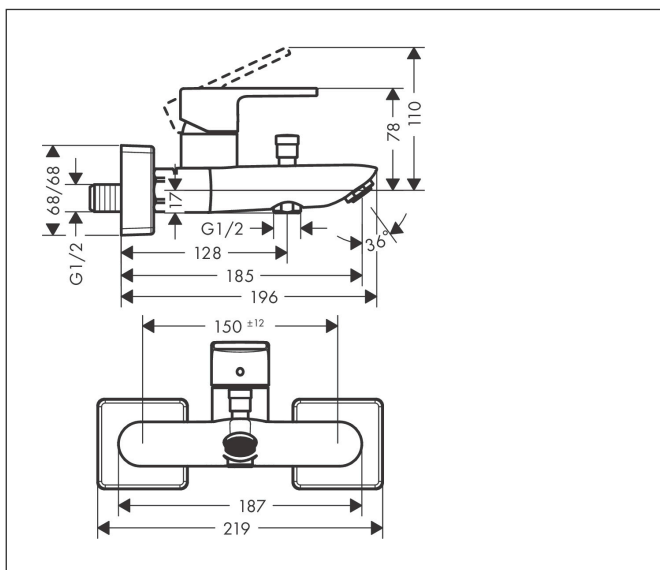

Brand	hansgrohe
Art. Name	Vernis Shape Single lever bath mixer for exposed installation with 2 flow rates
Art. Nr.	71453000
Finish	Chrome
Pos.	1

Product picture

Features

- 2 functions
- projection: 166 mm
- centre distance: 150 ± 12 mm
- spray type mixer: normal spray
- maximum flow rate at 3 bar: 22,5 l/min
- flow rate for bath spout at 3 bar: 22,5 l/min
- flow rate of hand shower at 3 bar: 15,9 l/min
- ceramic cartridge with Eco handle position for 2 flow rates
- temperature limitation adjustable
- diverter with automatic resetting
- non-return valve
- with silencer
- suitable for continuous flow water heaters
- connection dimension: DN15
- connection type: s-shaped connections
- wall-mounted
- min. operating pressure: 1 bar
- max. operating pressure: 10 bar
- no additional maintenance opening required

Drawing

Technology