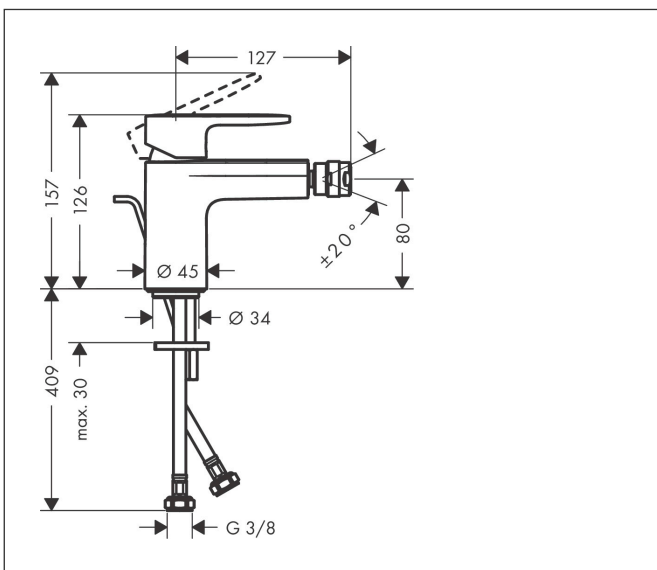

Brand	hansgrohe
Art. Name	Vernis Blend Single lever bidet mixer with pop-up waste set
Art. Nr.	71210670
Finish	Matt Black
Pos.	1

Product picture

Features

- consists of: single lever bidet mixer, waste set
- projection: 127 mm
- spout height: 80 mm
- aerator with ball pivot
- spray type: normal spray
- maximum flow rate at 3 bar: 5 l/min
- ceramic cartridge
- suitable for continuous flow water heaters
- pop-up waste set G 1 1/4
- material waste set: synthetic
- connection type: G 3/8 connections
- connection dimension: DN15
- EU taxonomy: max. 6 l/min - Substantial Contribution (SC) possible

Drawing

Technology

Codes / Standards

- PA-IX 38143/IO