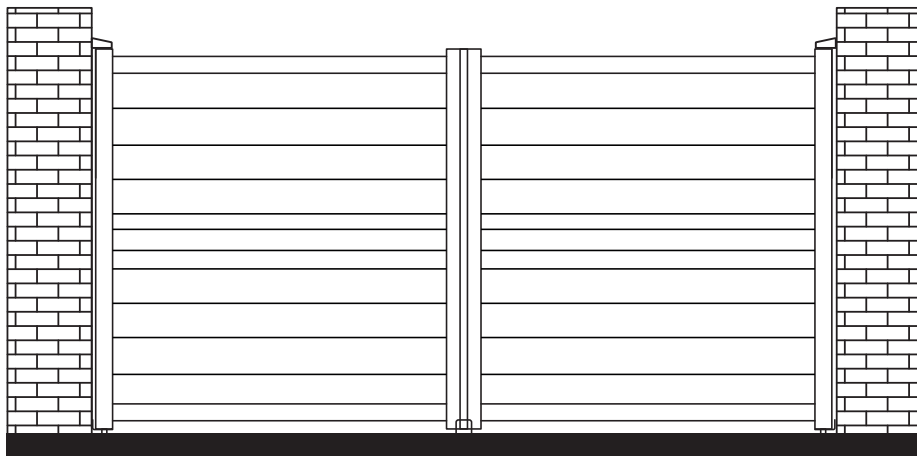

# FIXED GAP INSTALLATION

FLOOR MOUNTED – For use when fitting to posts

RMG001DG

RMG002DG

RMG003DG

|  |  |                         |
|--|--|-------------------------|
|  |  |                         |
| <p><b>2x Wall Mounted Hinges<br/>(Top)</b></p> | <p><b>2x Floor Mounted Hinges<br/>(Bottom)</b></p> | <p><b>Gate Stop</b></p> |