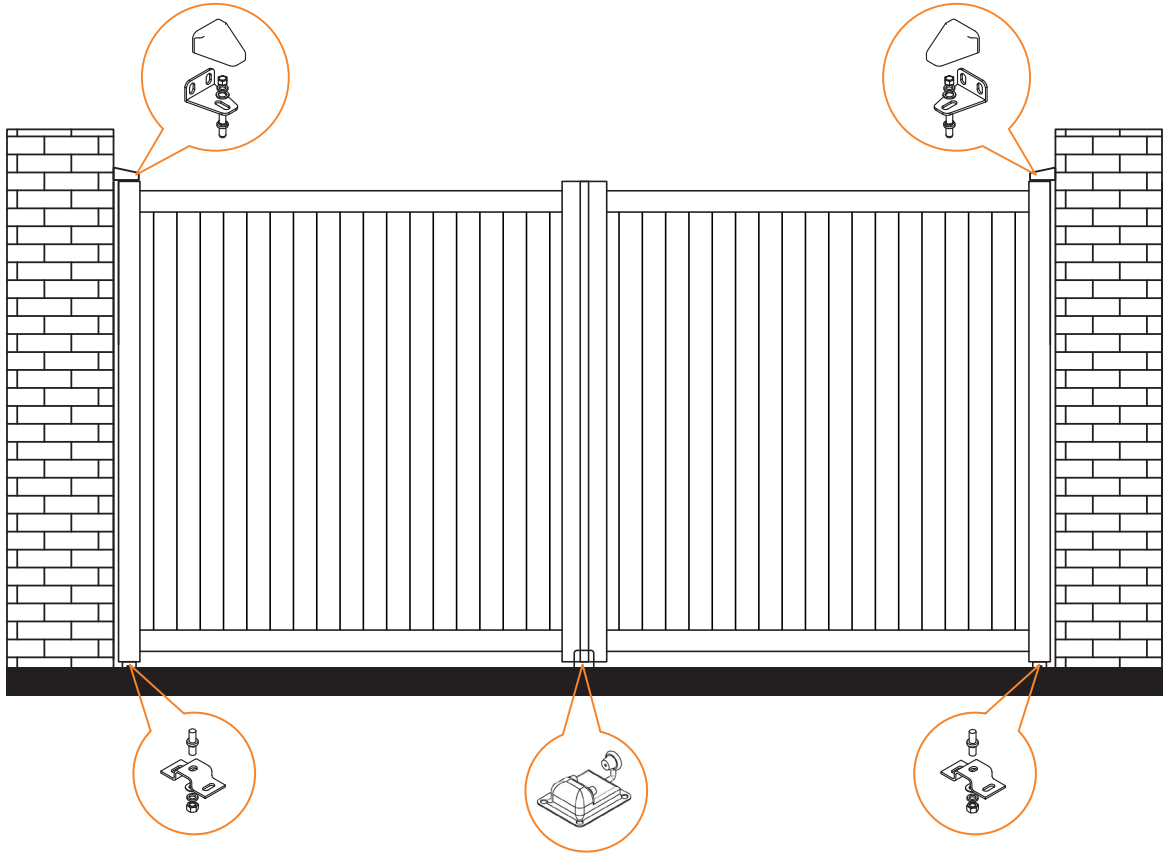

# FIXED GAP INSTALLATION

FLOOR MOUNTED – For use when fitting to posts

RMG001DG

RMG002DG

RMG003DG

|  |  |                         |
|--|--|-------------------------|
|  |  |                         |
| <p><b>2x Wall Mounted Hinges<br/>(Top)</b></p> | <p><b>2x Floor Mounted Hinges<br/>(Bottom)</b></p> | <p><b>Gate Stop</b></p> |