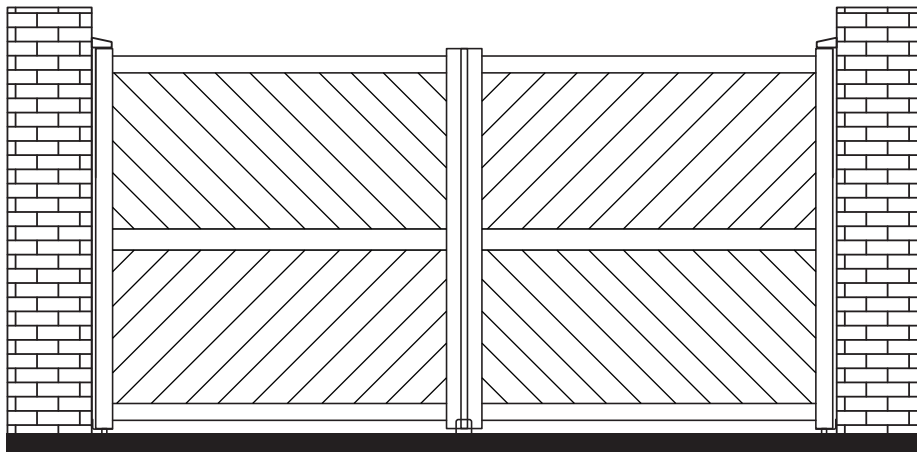

# FIXED GAP INSTALLATION

FLOOR MOUNTED – For use when fitting to posts

RMG001DG

RMG002DG

RMG003DG

|  |  |                         |
|--|--|-------------------------|
|  |  |                         |
| <p><b>2x Wall Mounted Hinges<br/>(Top)</b></p> | <p><b>2x Floor Mounted Hinges<br/>(Bottom)</b></p> | <p><b>Gate Stop</b></p> |