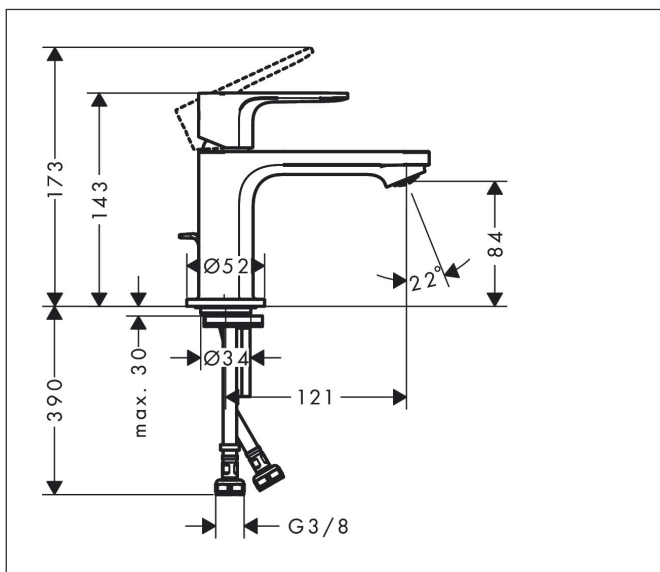

Drawing

Technology

Codes / Standards

- PA-IX 38264/IO