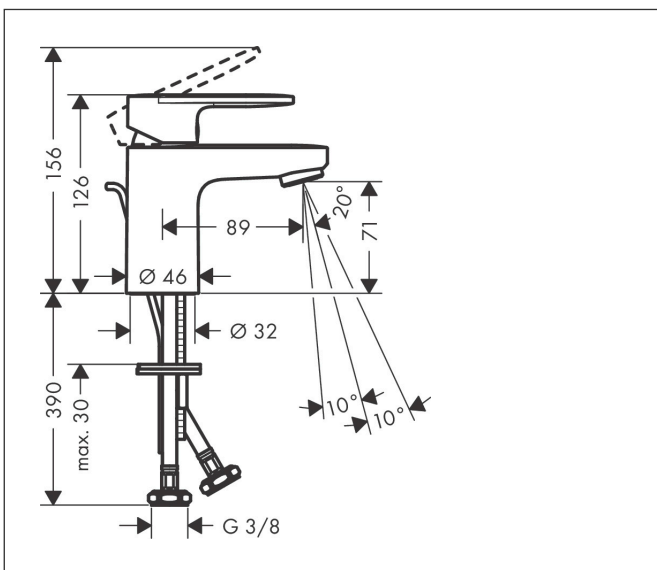

Drawing

Technology

Codes / Standards

- PA-IX 38000/IO