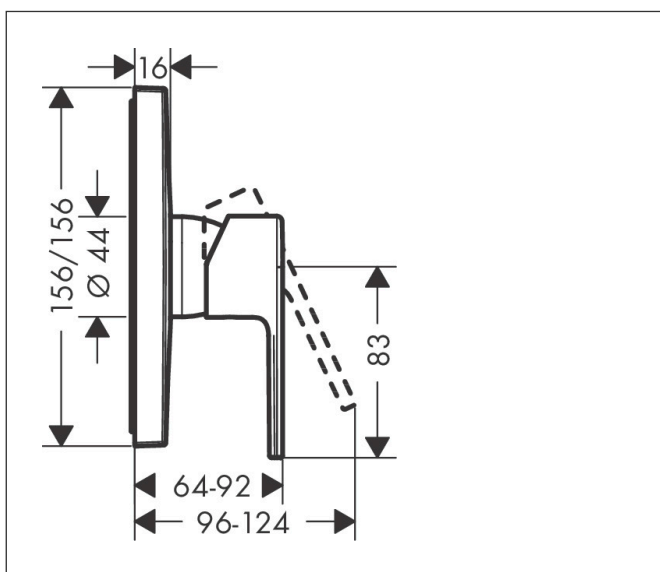

Brand	hansgrohe
Art. Name	Vernis Shape Single lever shower mixer for concealed installation for iBox universal
Art. Nr.	71668670
Finish	Matt Black
Pos.	1

Product picture

Features

- 1 function
- maximum flow rate at 3 bar: 29,3 l/min
- ceramic cartridge
- temperature limitation adjustable
- min. operating pressure: 1 bar
- max. operating pressure: 10 bar
- connection type: basic set

Drawing

Codes / Standards

- PA-IX 9710/IB