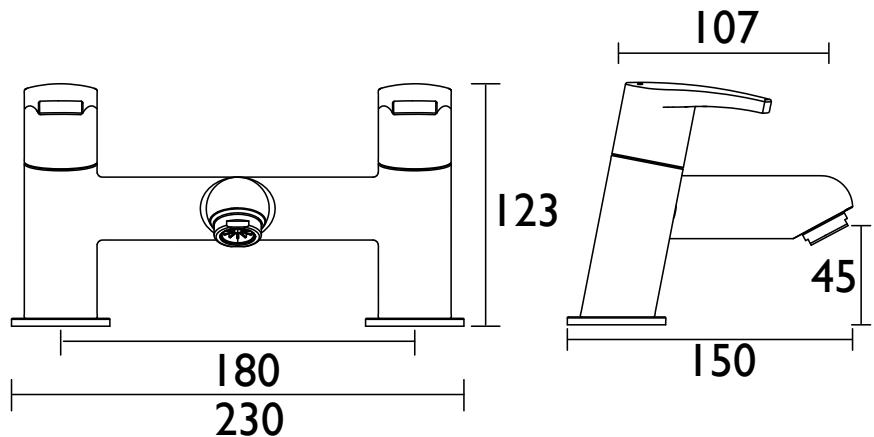

### Specification

Product Type:	Taps
Main Construction Material:	Brass
Mount Type:	Deck Monuted
Handle Type:	Lever Handles
Connection Inlet:	3/4" BSP
Connection Outlet:	M24 Flow Straightener
Number of Tap Holes:	2
Valve/Cartridge Type:	1/4 Turn 3/4" Ceramic Disc Valves
Plumbing System Requirements:	Suitable for all plumbing systems
Minimum Dynamic Pressure (bar):	0.2 bar
Maximum Dynamic Pressure (bar):	5.0 bar
Maximum Hot Water Temperature °C:	65°C
Maximum Static Pressure (bar):	10 bar
Flow Type:	Single Flow

### Dimensions (measurements in mm)