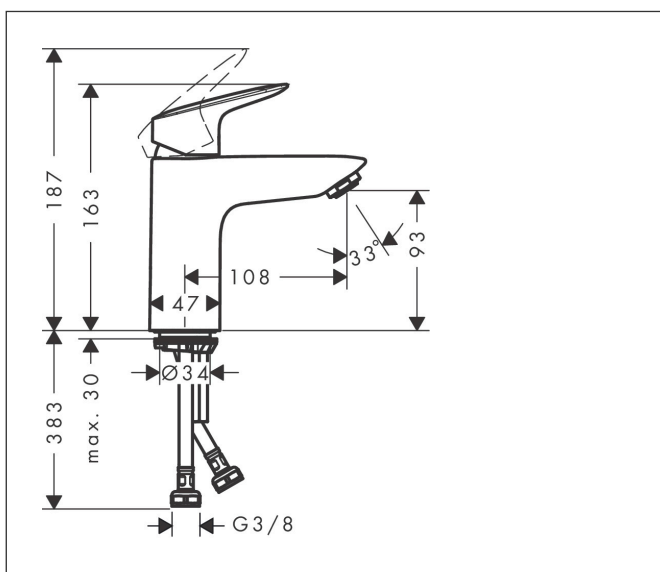

Brand	hansgrohe
Art. Name	Logis Single lever basin mixer 100 without waste set
Art. Nr.	71101000
Finish	Chrome
Pos.	1

Product picture

Features

- ComfortZone 100
- projection: 108 mm
- spout height: 93 mm
- handle variant: lever handle
- spray type: normal spray
- maximum flow rate at 3 bar: 5 l/min
- ceramic cartridge
- temperature limitation adjustable
- suitable for continuous flow water heaters
- connection type: G 3/8 connections
- connection dimension: DN15
- EU taxonomy: max. 6 l/min - Substantial Contribution (SC) possible

Drawing

Technology

Codes / Standards

- PIX 28113/IO