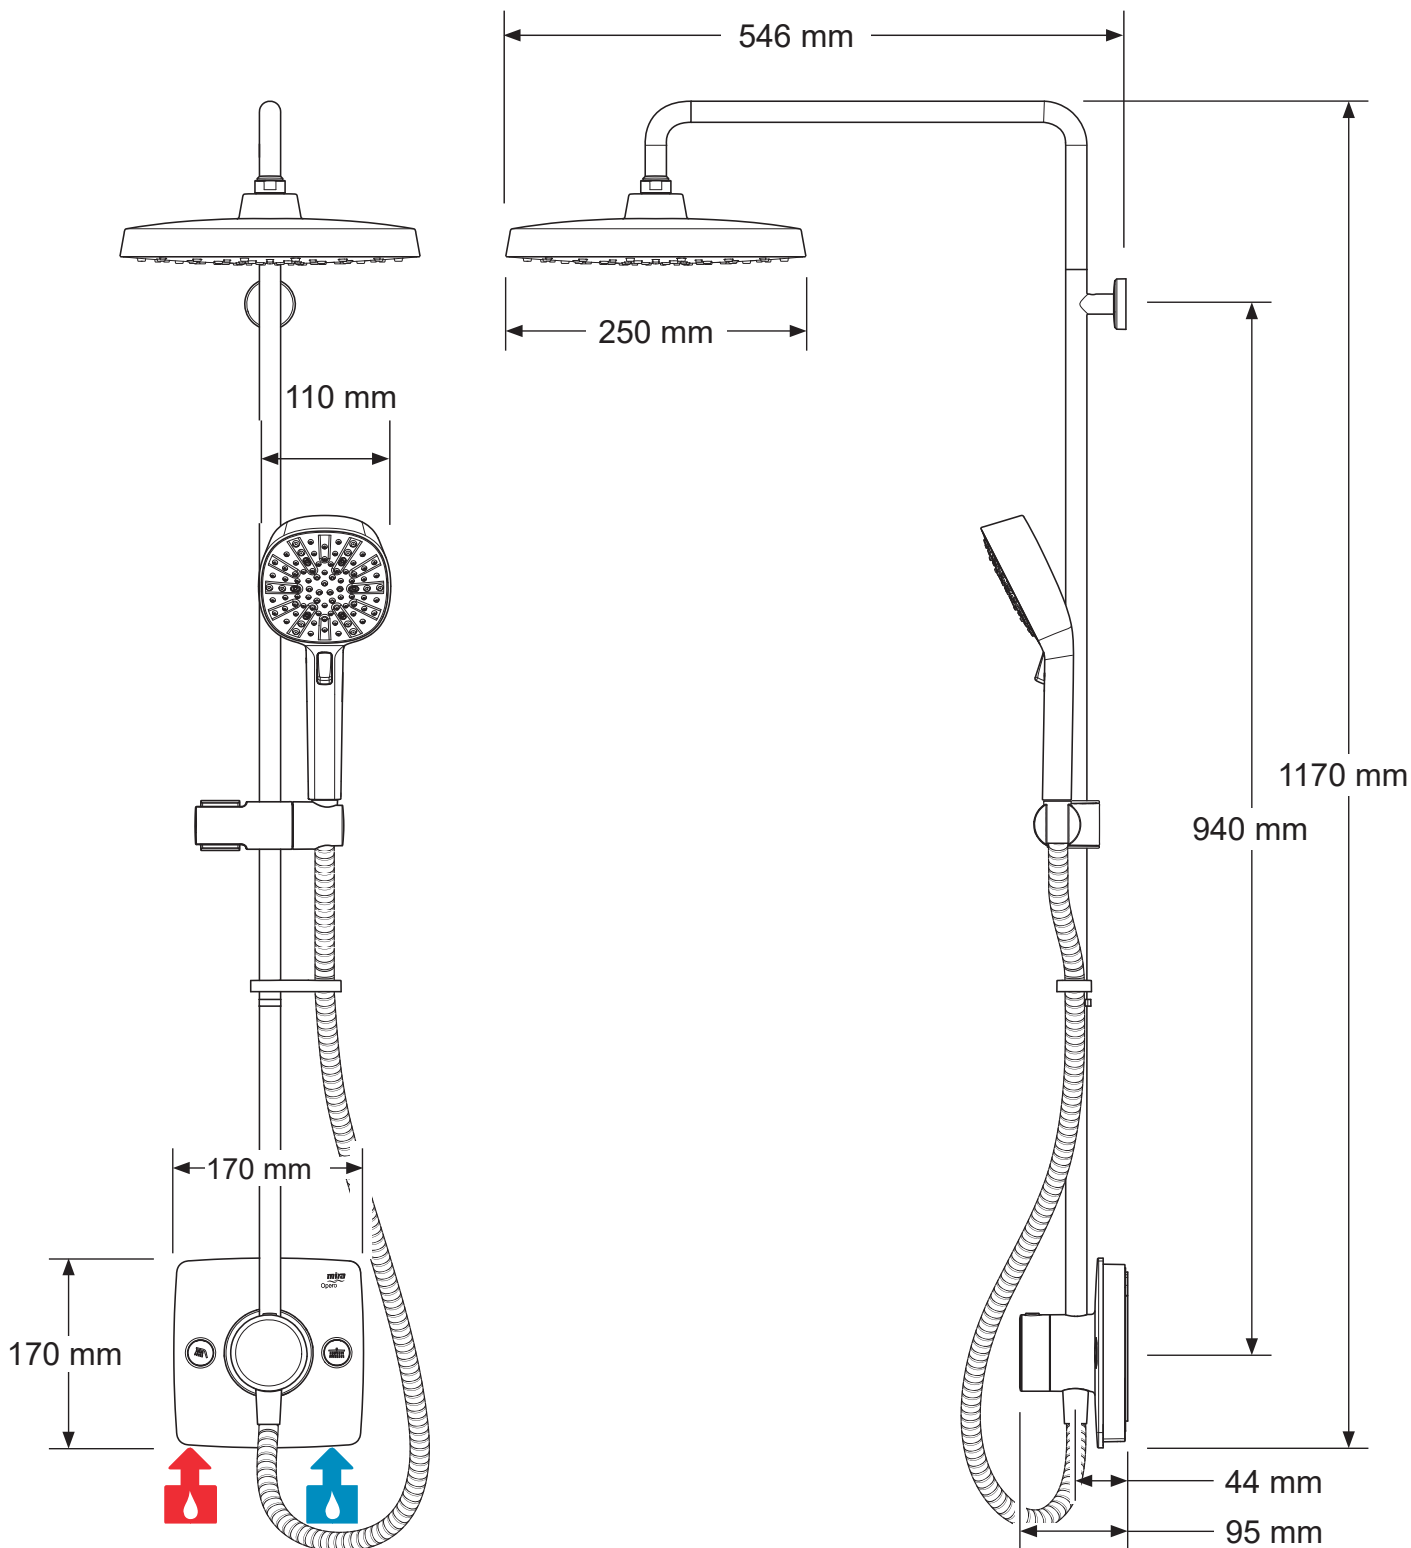

Mira Opero

.1944.003	Mira Opero (Chrome)
.1944.004	Mira Opero (Matt Black)
.1944.005	Mira Opero (Brushed Nickel)

To download other resources, and for more information and advice on our products just visit:
www.mirashowers.co.uk