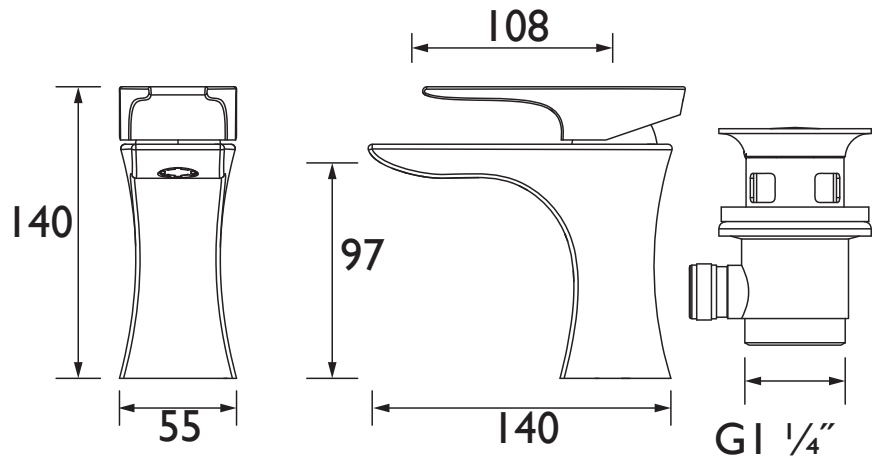

Product Certifications:

WRAS Cert. Number: 2004915
WRAS Expiry Date: 30/04/2025

For more products, visit our website:
<http://www.bristan.com>

Specification

Product Type:	Bathroom Taps
Main Construction Material:	Brass
Mount Type:	Deck Mounted
Handle Type:	Lever Handle
Connection Inlet:	M10 Flexible Tails
Connection Outlet:	M24 5lpm Flow Limiter
Number of Tap Holes:	1
Valve/Cartridge Type:	35mm Single Lever Cartridge
Plumbing System Requirements:	Suitable for all plumbing systems
Minimum Dynamic Pressure (bar):	0.2 bar
Maximum Dynamic Pressure (bar):	5.0 bar
Maximum Hot Water Temperature °C:	65°C
Maximum Static Pressure (bar):	10 bar
Flow Type:	Single Flow
Isolation Included:	No

Dimensions (measurements in mm)

Flow Rates (l/min)

System Pressure (bar)	0.2	0.5	1	2	3	5
HOU BAS BLK (mixed)	5	5	5	5	5	5

TECHNICAL DATA SHEET

BRISTAN

D2