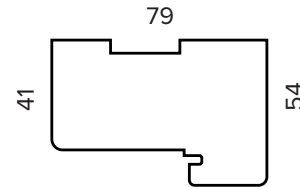

FRAME HEAD & JAMB