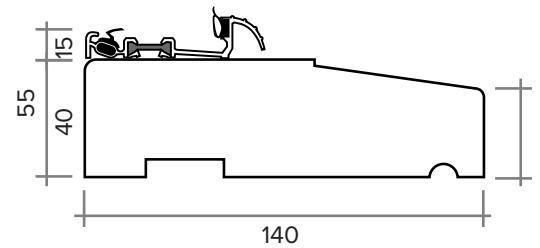

## ULTIMATE EXTERNAL DOOR SINGLE 457MM SIDE LIGHT

HARDWOOD EXTERNAL DOOR AND SIDE LIGHT  
( ALSO AVAILABLE IN OAK )

Outside View

### FRAME CILL

DOOR DIMENSIONS	OUTER FRAME DIMENSIONS	RECOMMENDED BRICKWORK OPENING
838MM X 1981MM	1430MM X 2079MM	1440MM X 2089MM
OPENING DIRECTION		INWARDS ONLY
WEIGHT APPROXIMATELY		95KG
DOOR THICKNESS		44MM

### FRAME CILL

DOOR DIMENSIONS	OUTER FRAME DIMENSIONS	RECOMMENDED BRICKWORK OPENING
838MM X 1981MM	1583MM X 2079MM	1593MM X 2089MM
OPENING DIRECTION		INWARDS ONLY
WEIGHT APPROXIMATELY		98KG
DOOR THICKNESS		44MM