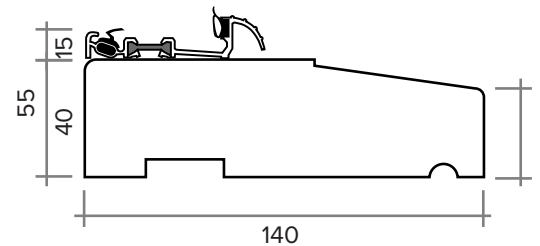

### FRAME CILL

DOOR DIMENSIONS	OUTER FRAME DIMENSIONS	RECOMMENDED BRICKWORK OPENING
838MM X 1981MM	1430MM X 2079MM	1440MM X 2089MM
OPENING DIRECTION		INWARDS ONLY
WEIGHT APPROXIMATELY		95KG
DOOR THICKNESS		44MM

## ULTIMATE EXTERNAL DOOR SINGLE 610MM SIDE LIGHT

HARDWOOD EXTERNAL DOOR AND SIDE LIGHT  
( ALSO AVAILABLE IN OAK )

Outside View

### FRAME CILL

DOOR DIMENSIONS	OUTER FRAME DIMENSIONS	RECOMMENDED BRICKWORK OPENING
838MM X 1981MM	1583MM X 2079MM	1593MM X 2089MM
OPENING DIRECTION		INWARDS ONLY
WEIGHT APPROXIMATELY		98KG
DOOR THICKNESS		44MM