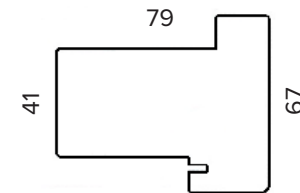

### FRAME CILL

DOOR DIMENSIONS	OUTER FRAME DIMENSIONS	RECOMMENDED BRICKWORK OPENING
838MM X 1981MM	1430MM X 2079MM	1440MM X 2089MM
OPENING DIRECTION		INWARDS ONLY
WEIGHT APPROXIMATELY		95KG
DOOR THICKNESS		44MM

## ULTIMATE EXTERNAL DOOR SINGLE 610MM SIDE LIGHT

HARDWOOD EXTERNAL DOOR AND SIDE LIGHT  
( ALSO AVAILABLE IN OAK )

Outside View

### FRAME CILL

DOOR DIMENSIONS	OUTER FRAME DIMENSIONS	RECOMMENDED BRICKWORK OPENING
838MM X 1981MM	1583MM X 2079MM	1593MM X 2089MM
OPENING DIRECTION		INWARDS ONLY
WEIGHT APPROXIMATELY		98KG
DOOR THICKNESS		44MM