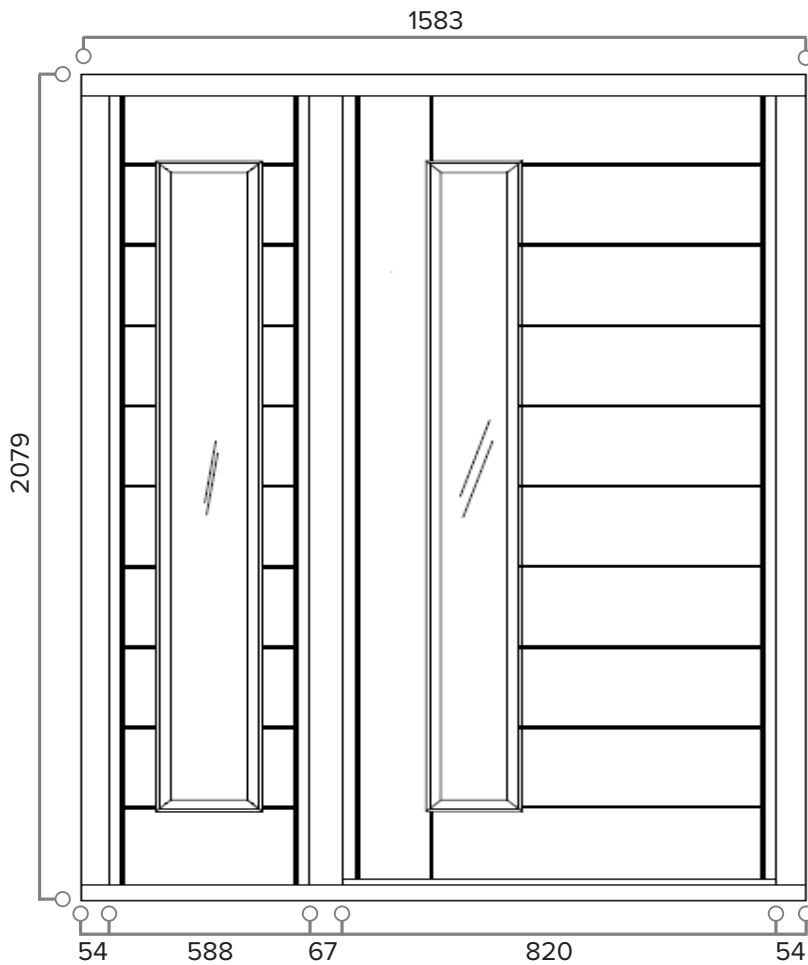

### FRAME CILL

DOOR DIMENSIONS	OUTER FRAME DIMENSIONS	RECOMMENDED BRICKWORK OPENING
838MM X 1981MM	1430MM X 2079MM	1440MM X 2089MM
OPENING DIRECTION		INWARDS ONLY
WEIGHT APPROXIMATELY		95KG
DOOR THICKNESS		44MM

## ULTIMATE EXTERNAL DOOR SINGLE 610MM SIDE LIGHT

HARDWOOD EXTERNAL DOOR AND SIDE LIGHT  
( ALSO AVAILABLE IN OAK )

Outside View

### FRAME CILL

DOOR DIMENSIONS	OUTER FRAME DIMENSIONS	RECOMMENDED BRICKWORK OPENING
838MM X 1981MM	1583MM X 2079MM	1593MM X 2089MM
OPENING DIRECTION		INWARDS ONLY
WEIGHT APPROXIMATELY		98KG
DOOR THICKNESS		44MM