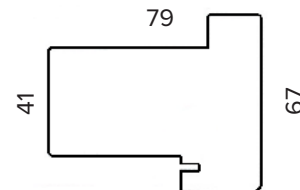

ULTIMATE EXTERNAL DOOR SINGLE 457MM SIDE LIGHT

HARDWOOD EXTERNAL DOOR AND SIDE LIGHT
(ALSO AVAILABLE IN OAK)

FRAME HEAD & JAMB

MULLION

FRAME CILL

DOOR DIMENSIONS	OUTER FRAME DIMENSIONS	RECOMMENDED BRICKWORK OPENING
838MM X 1981MM	1430MM X 2079MM	1440MM X 2089MM
OPENING DIRECTION		INWARDS ONLY
WEIGHT APPROXIMATELY		95KG
DOOR THICKNESS		44MM