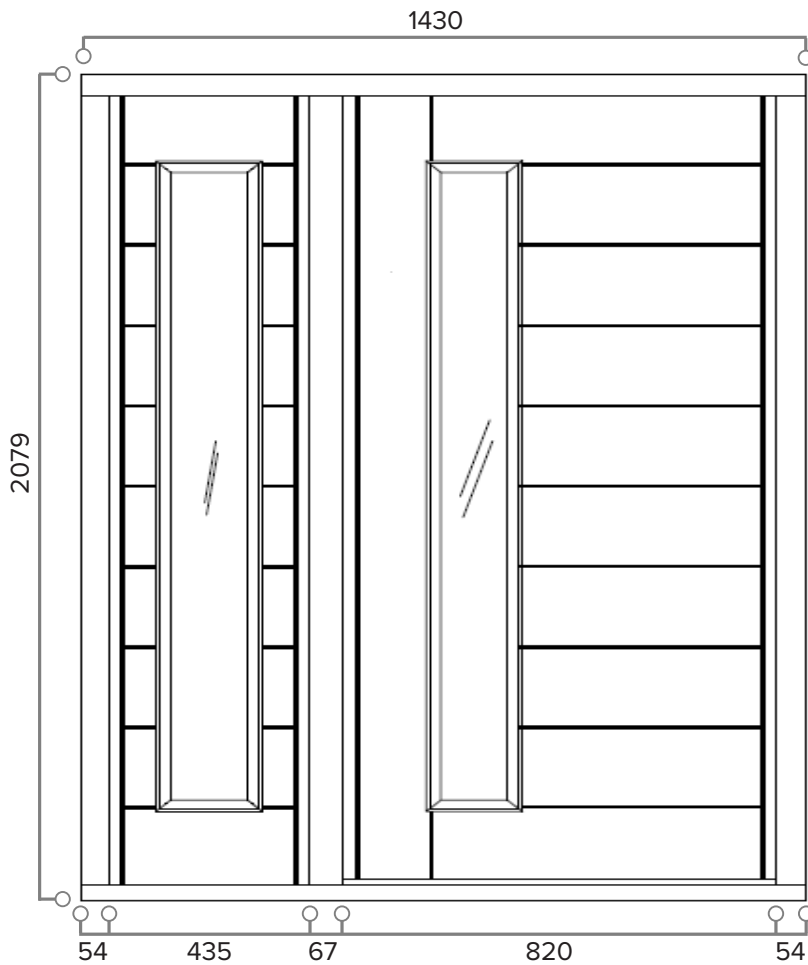

## ULTIMATE EXTERNAL DOOR SINGLE 457MM SIDE LIGHT

HARDWOOD EXTERNAL DOOR AND SIDE LIGHT  
( ALSO AVAILABLE IN OAK )

Outside View

### FRAME HEAD & JAMB

### FRAME CILL

DOOR DIMENSIONS	OUTER FRAME DIMENSIONS	RECOMMENDED BRICKWORK OPENING
838MM X 1981MM	1430MM X 2079MM	1440MM X 2089MM
OPENING DIRECTION		INWARDS ONLY
WEIGHT APPROXIMATELY		95KG
DOOR THICKNESS		44MM

### FRAME CILL

DOOR DIMENSIONS	OUTER FRAME DIMENSIONS	RECOMMENDED BRICKWORK OPENING
838MM X 1981MM	1583MM X 2079MM	1593MM X 2089MM
OPENING DIRECTION		INWARDS ONLY
WEIGHT APPROXIMATELY		98KG
DOOR THICKNESS		44MM