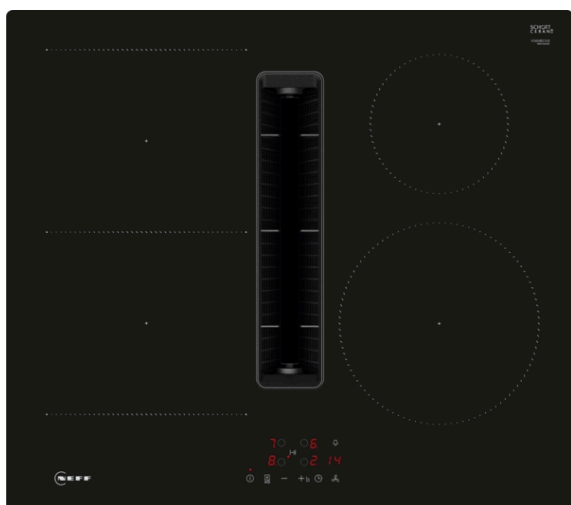

N 50, Induction hob with integrated ventilation system, 60 cm, surface mount without frame
U56NBS1L0

COOKING PASSION SINCE 1877

Features

Technical Data

Product name/family : Cooking zone ceramic
Construction type : Built-in
Energy input : Electric
Min. required niche size for installation (HxWxD) : 223 x 560-560 x 490-490 mm
Width of the appliance : 592 mm
Dimensions : 223 x 592 x 522 mm
Dimensions of the packed product (HxWxD) : 431 x 697 x 672 mm
Net weight : 0.0 kg
Gross weight : 0.0 kg
Residual heat indicator : Separate
Location of control panel : Hob front
Basic surface material : Ceramic
Color of surface : Black
Length of electrical supply cord : 110.0 cm
Sealed Burners : No
heating with booster : All
Power of 2nd heating element (kW) : 3.6 kW
Power of 5th heating element (kW) : 1.4 kW
Maximum output air extraction : 500 m³/h
Boost position output recirculating : 595.0 m³/h
Maximum output recirculating air : 441 m³/h
Boost position air extraction : 622 m³/h
Noise level : 69 dB(A) re 1 pW
Odour filter : No
Voltage : 220-240/380-415 V
Frequency : 50-60 Hz
Length of electrical supply cord : 110.0 cm
Min. required niche size for installation (HxWxD) : 223 x 560-560 x 490-490 mm
Dimensions : 223 x 592 x 522 mm
Dimensions of the packed product (HxWxD) : 431 x 697 x 672 mm
Net weight : 0.0 kg
Gross weight : 0.0 kg
Included accessories : 1 x Slider for unducted recirculation, 1 x Clean Air Plus odor filter
Delay Shut off modes : 30R_12E min