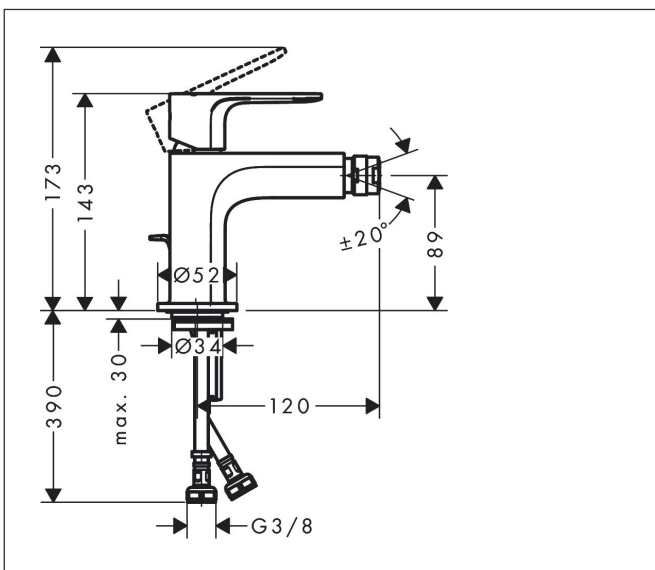

Drawing

Technology

Codes / Standards

- PA-IX 38262/IO