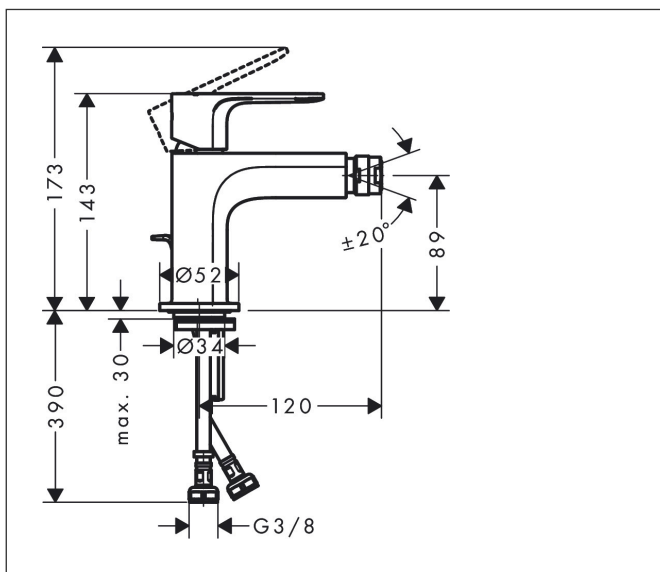

Drawing

Technology

Codes / Standards

- PA-IX 38262/IO