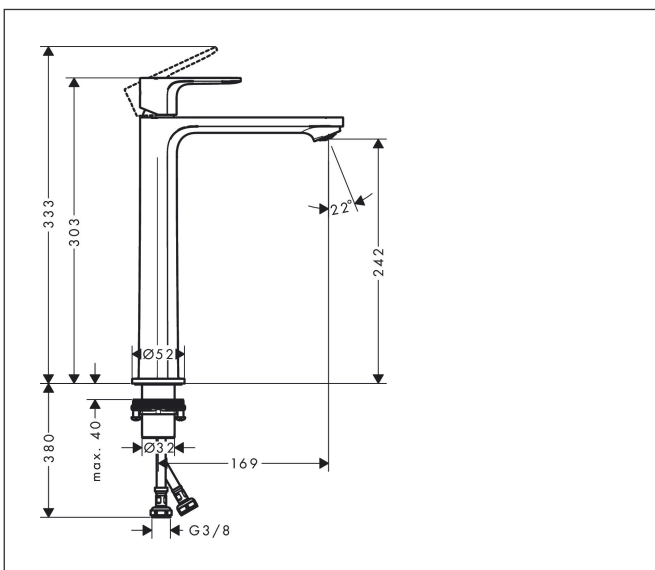

Drawing

Technology

Codes / Standards

- PA-IX 38265/IO