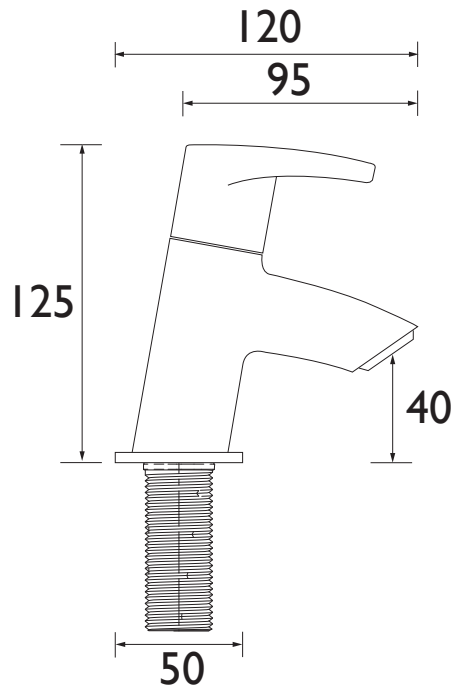

OR 3/4 C

ORTA Tap Range

Orta Bath Taps Chrome

Features:

- Long life and easy to use 1/4 turn ceramic disc valves
- Metal back nuts for added durability
- Easy to use metal handles
- Chrome plated to BS EN 248

Product Certifications:

WRAS Cert. Number: 2104911
WRAS Expiry Date: 30/04/2026

For more products, visit our website:
<http://www.bristan.com>

Specification

Product Type:	Bathroom Taps
Main Construction Material:	Brass
Mount Type:	Deck Mounted
Handle Type:	Lever Handles
Connection Inlet:	3/4" BSP
Connection Outlet:	M24 Flow Straightener
Number of Tap Holes:	2
Valve/Cartridge Type:	3/4" Ceramic Disc Valve - 1/4 turn
Plumbing System Requirements:	Suitable for all plumbing systems
Minimum Dynamic Pressure (bar):	0.2 bar
Maximum Dynamic Pressure (bar):	5.0 bar
Maximum Hot Water Temperature °C:	60°C
Maximum Static Pressure (bar):	10 bar
Isolation Included:	No

Dimensions (measurements in mm)

Flow Rates (l/min)

System Pressure (bar)	0.2	0.5	1	2	3	5
OR 3/4 C (Cold)	15.3	25.3	36.2	51.1	61.9	103.2
OR 3/4 C (Hot)	14.5	24.4	35.4	50.1	61.3	79.2

TECHNICAL DATA SHEET

BRISTAN